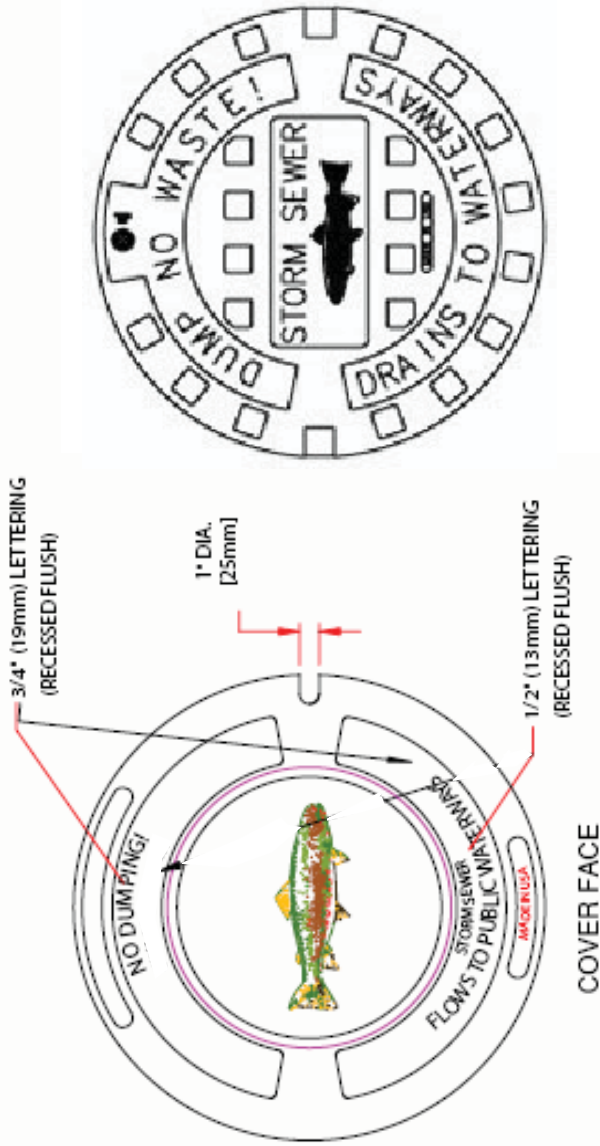

PRIVATE  
MANHOLE COVER

Casting Detail

**STORM SEWER**  
**NO DUMPING << Fish image >> FLOWS TO RIVER**

Revision Date:  
9/15/2017