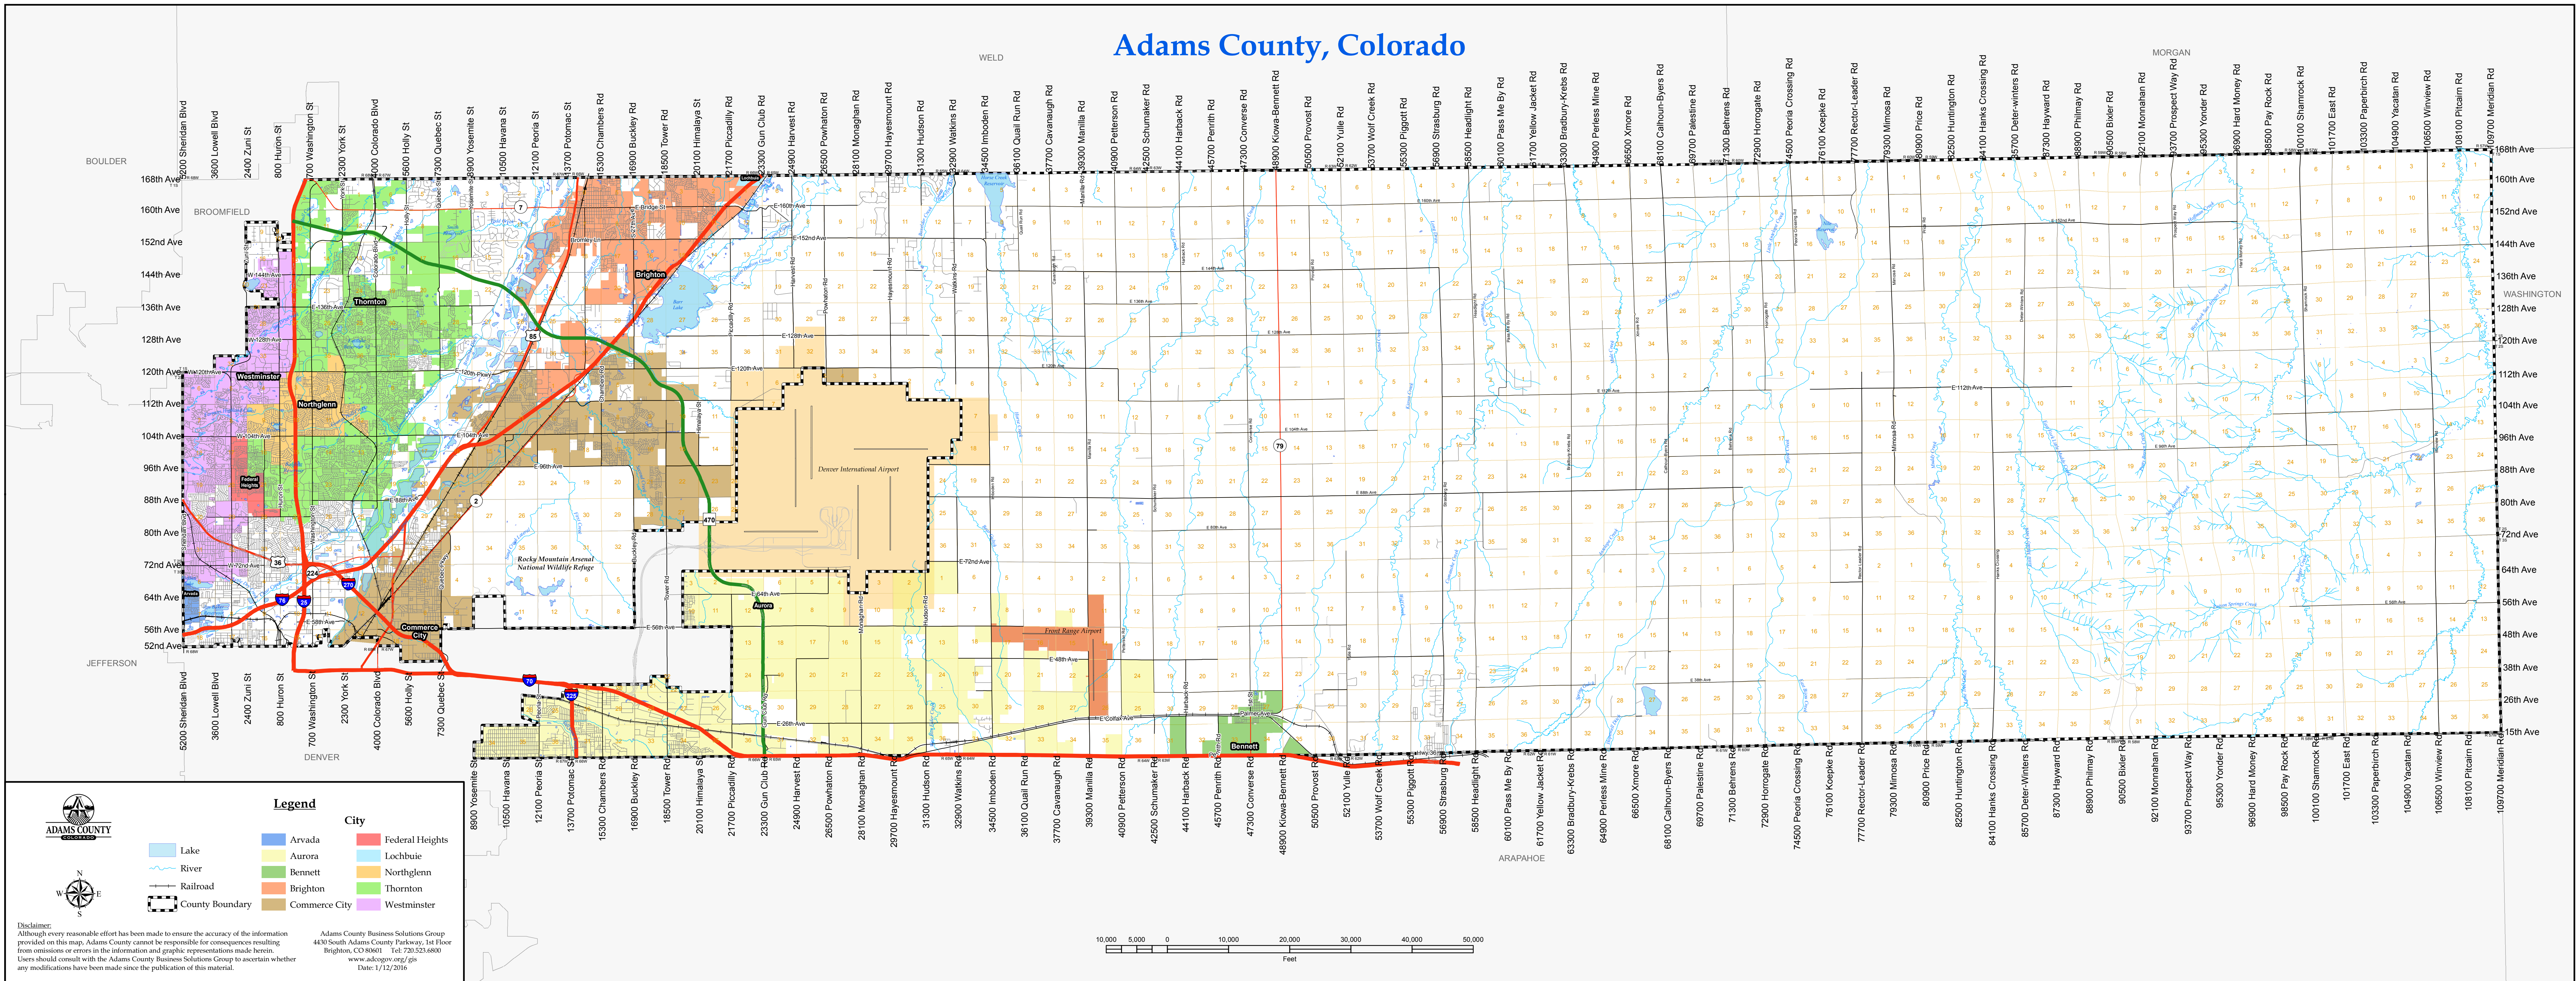

Adams County, Colorado

Legend

- Lake
- River
- Railroad
- County Boundary
- Arvada
- Aurora
- Bennett
- Brighton
- Commerce City
- Federal Heights
- Lochbuie
- Northglenn
- Thornton
- Westminister