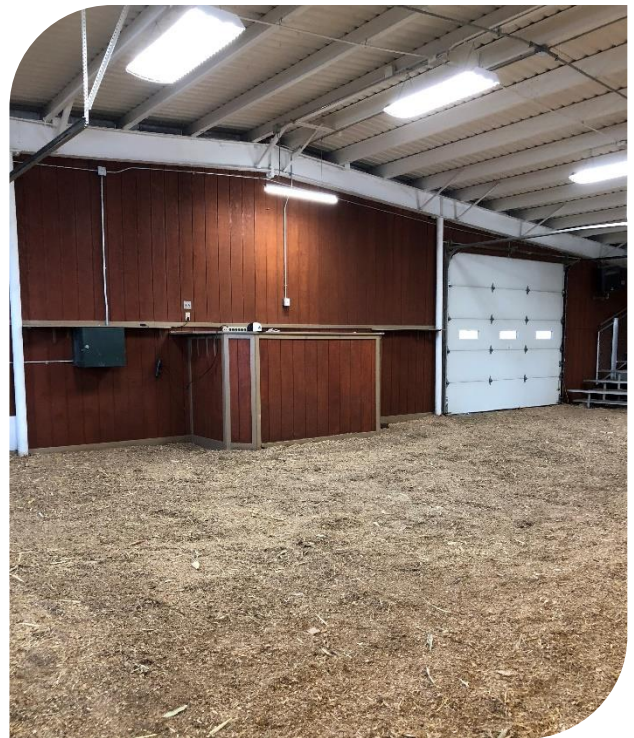

SALE BARN

Facts & Figures

Square Footage 6,000sq. ft. (80x75)
Seating Capacity 200

Rates & Packages

Standard Rate \$600

Included in Rental

7:00am – 11:00pm venue rental
(Some restrictions apply)
6' Long Tables
Bleachers in place
Ticket booth
Sound system with microphone