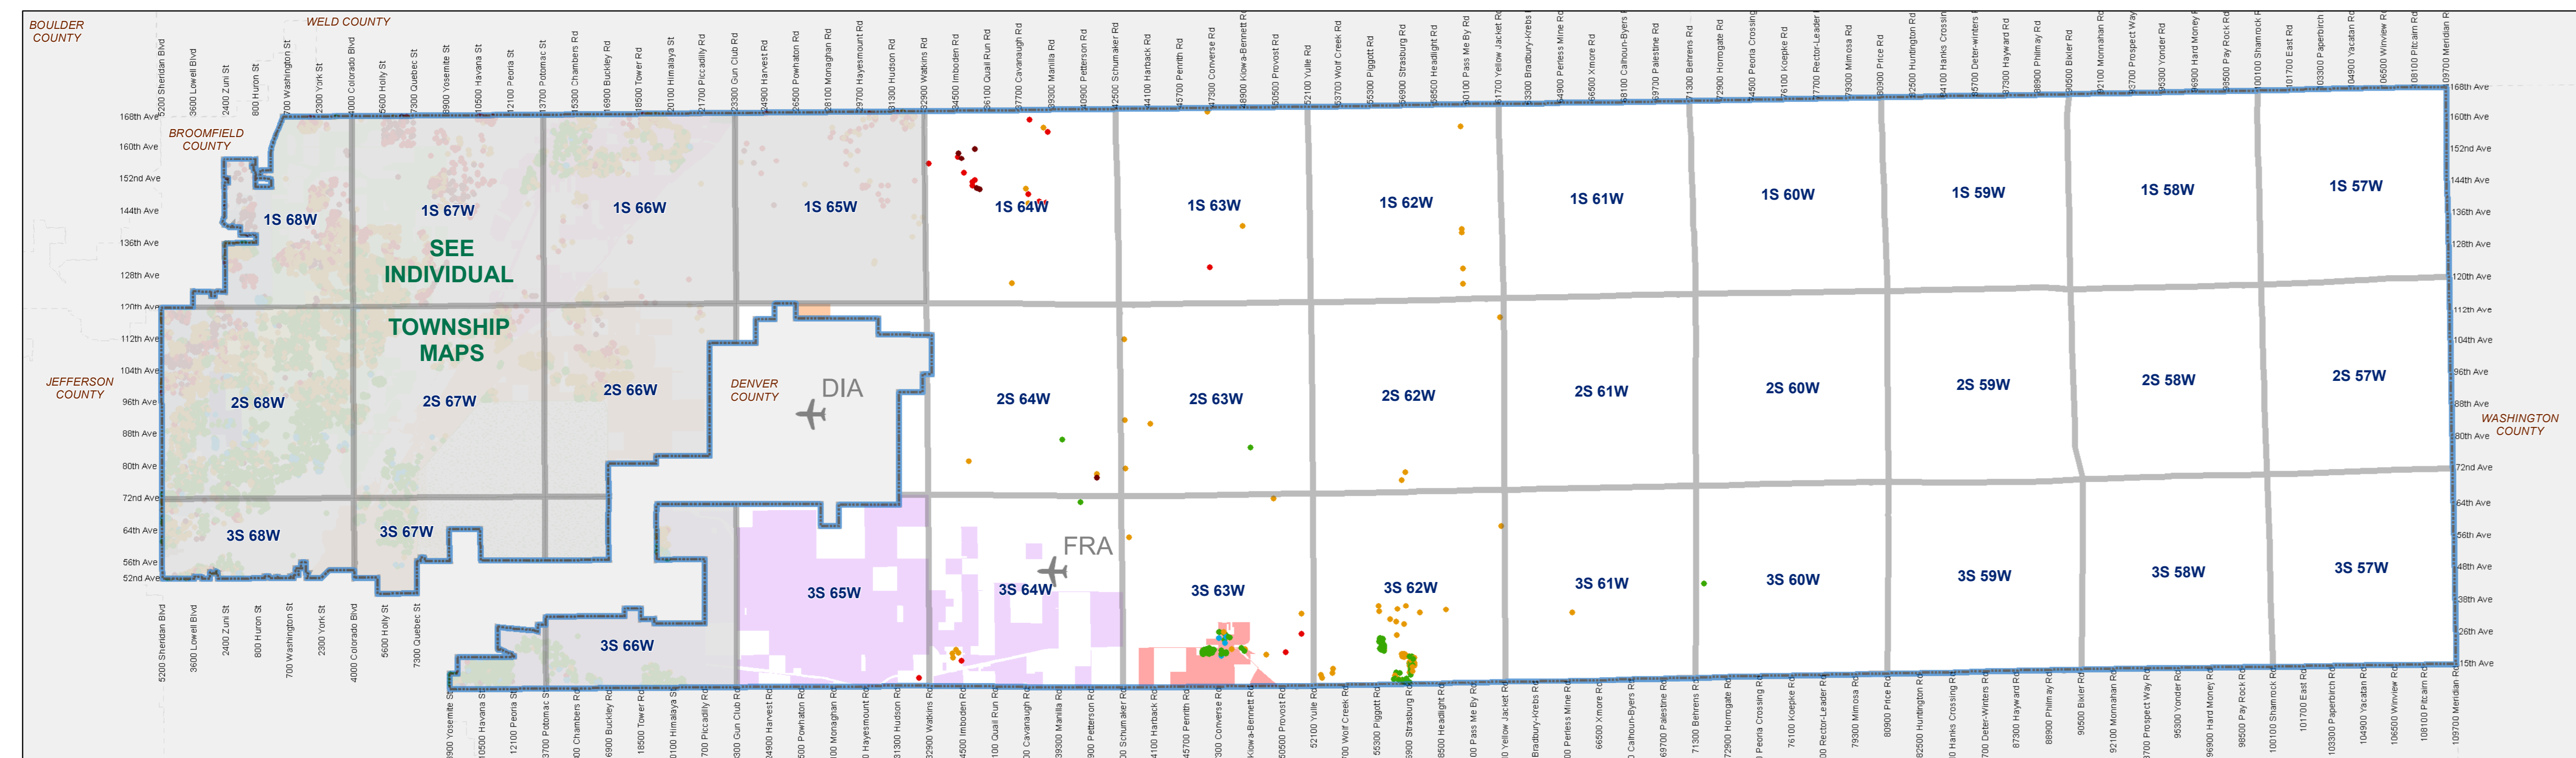

VERIFIED SALES by TOWNSHIPS

REAPPRAISAL SALES PERIOD: JANUARY 1, 2013 - JUNE 30, 2014

RE-APPRAISAL YEAR 2015

Adams County
Colorado

Legend

VERIFIED SALES SALE PRICE

- Less Than $100,000
- $100,001 To $200,000
- $200,001 To $350,000
- $350,001 To $500,000
- More Than $500,001

CITY NAME

- Anvada
- Aurora
- Bennett
- Brighton
- Commerce City
- Federal Heights
- Lochbuie
- Northglenn
- Thornton
- Westminster

Other Symbols:

- AIRPORT BND
- COUNTY BND
- TOWNSHIP
- ROCKY MOUNTAIN ARSENAL
- ADJACENT COUNTIES

ASSESSOR'S OFFICE
ADAMS COUNTY, COLORADO
4430 S. Adams County Pkwy - 2nd Floor
Brighton, CO 80601
Phone: (720) 523-6038; Fax (720) 523-6037
Voice Response System (720) 523-6380
www.adcogov.org

Disclaimer: This map is produced for cartographic representation only and may contain information that is no longer current. Adams County assumes no responsibility of any kind for use of this map.

Data Source: Adams County Assessor
Map Created: 4/28/2015 9:04:37 AM