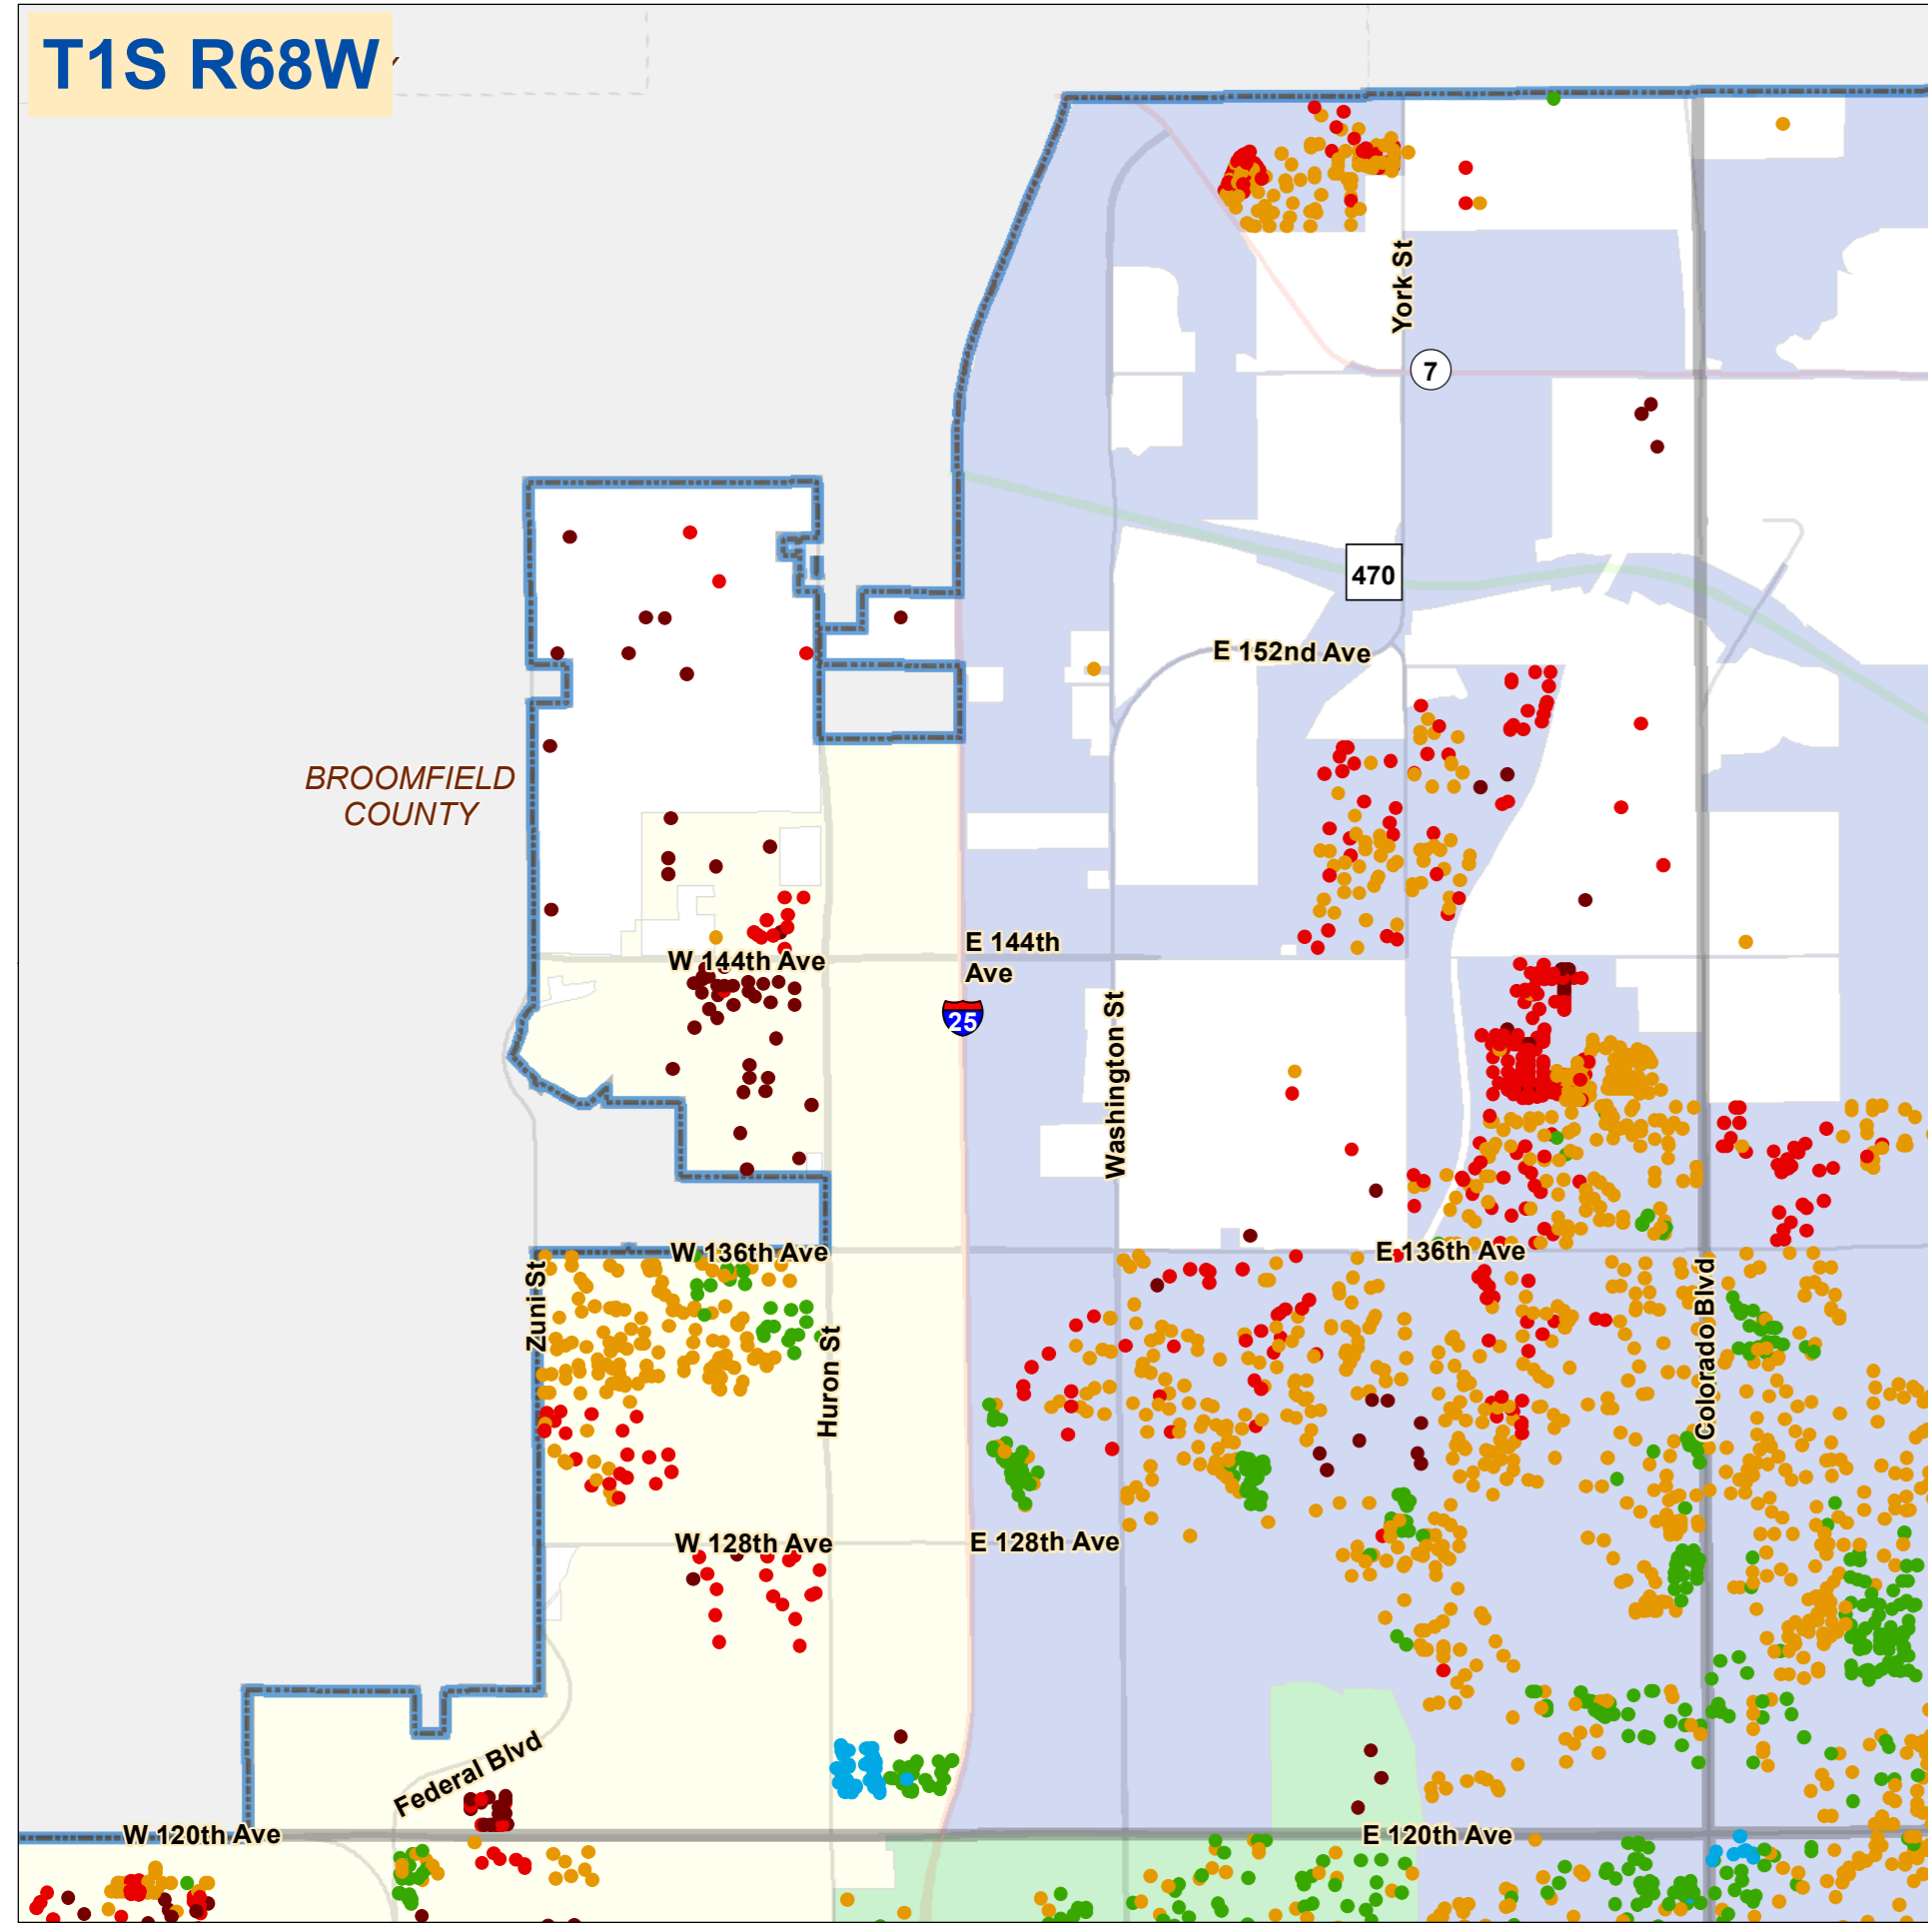

VERIFIED SALES by TOWNSHIPS

REAPPRAISAL SALES PERIOD: JANUARY 1, 2013 - JUNE 30, 2014

RE-APPRAISAL YEAR 2015

Adams County
Colorado

Legend

VERIFIED SALES SALE PRICE

- Less Than $100,000
- $100,001 To $200,000
- $200,001 To $350,000
- $350,001 To $500,000
- More Than $500,001

CITY NAME

- Anvada
- Aurora
- Bennett
- Brighton
- Commerce City
- Federal Heights
- Lochbuie
- Northglenn
- Thornton
- Westminster

Other Symbols:

- AIRPORT BND
- COUNTY BND
- TOWNSHIP
- ROCKY MOUNTAIN ARSENAL
- ADJACENT COUNTIES

ASSESSOR'S OFFICE
ADAMS COUNTY, COLORADO
4430 S. Adams County Pkwy - 2nd Floor
Brighton, CO 80601
Phone: (720) 523-6038; Fax (720) 523-6037
Voice Response System (720) 523-6380
www.adcogov.org

Disclaimer: This map is produced for cartographic representation only and may contain information that is no longer current. Adams County assumes no responsibility of any kind for use of this map.

Data Source: Adams County Assessor
Map Created: 4/28/2015 9:04:37 AM