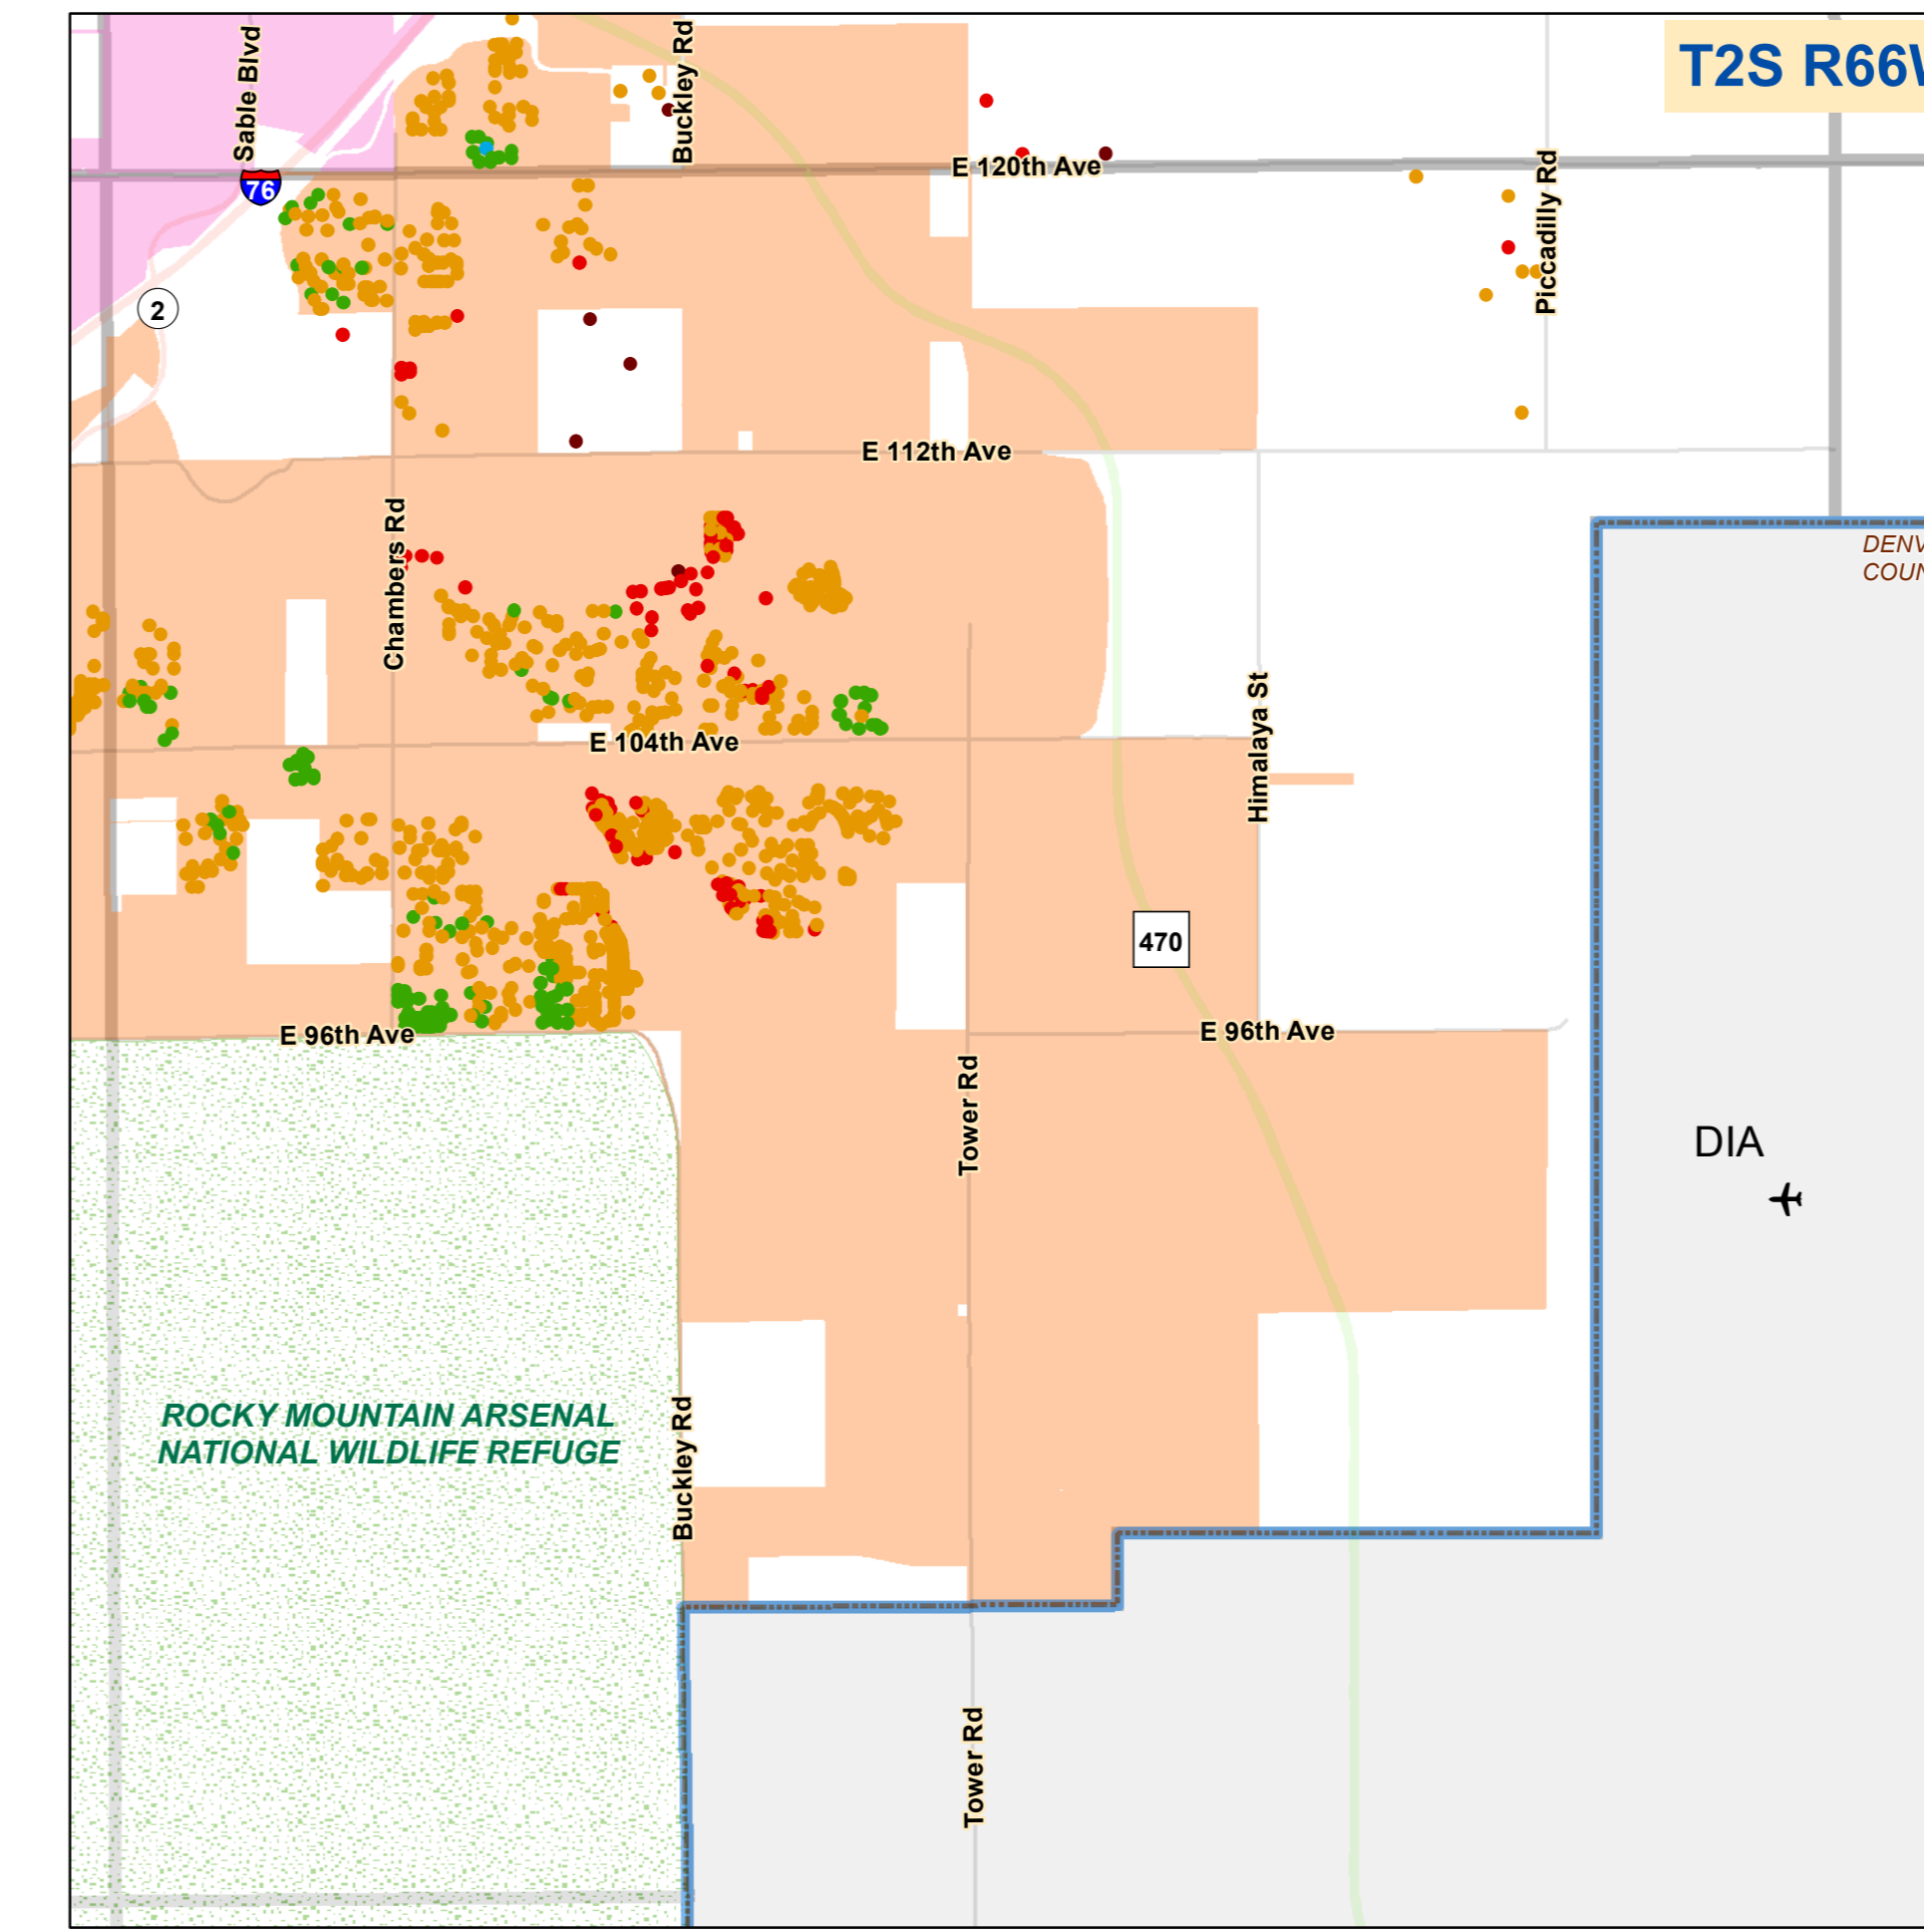

VERIFIED SALES by TOWNSHIPS

REAPPRAISAL SALES PERIOD: JANUARY 1, 2013 - JUNE 30, 2014

RE-APPRAISAL YEAR 2015

Adams County
Colorado

Legend

VERIFIED SALES SALE PRICE

- Less Than \$100,000
- \$100,001 To \$200,000
- \$200,001 To \$350,000
- \$350,001 To \$500,000
- More Than \$500,001

CITY NAME

- Anvada
- Aurora
- Bennett
- Brighton
- Commerce City
- Federal Heights
- Lochbuie
- Northglenn
- Thornton
- Westminster

Other Symbols:

- AIRPORT BND
- COUNTY BND
- TOWNSHIP
- ROCKY MOUNTAIN ARSENAL
- ADJACENT COUNTIES

Data Source: Adams County Assessor
 Map Created: 4/28/2015 9:04:37 AM