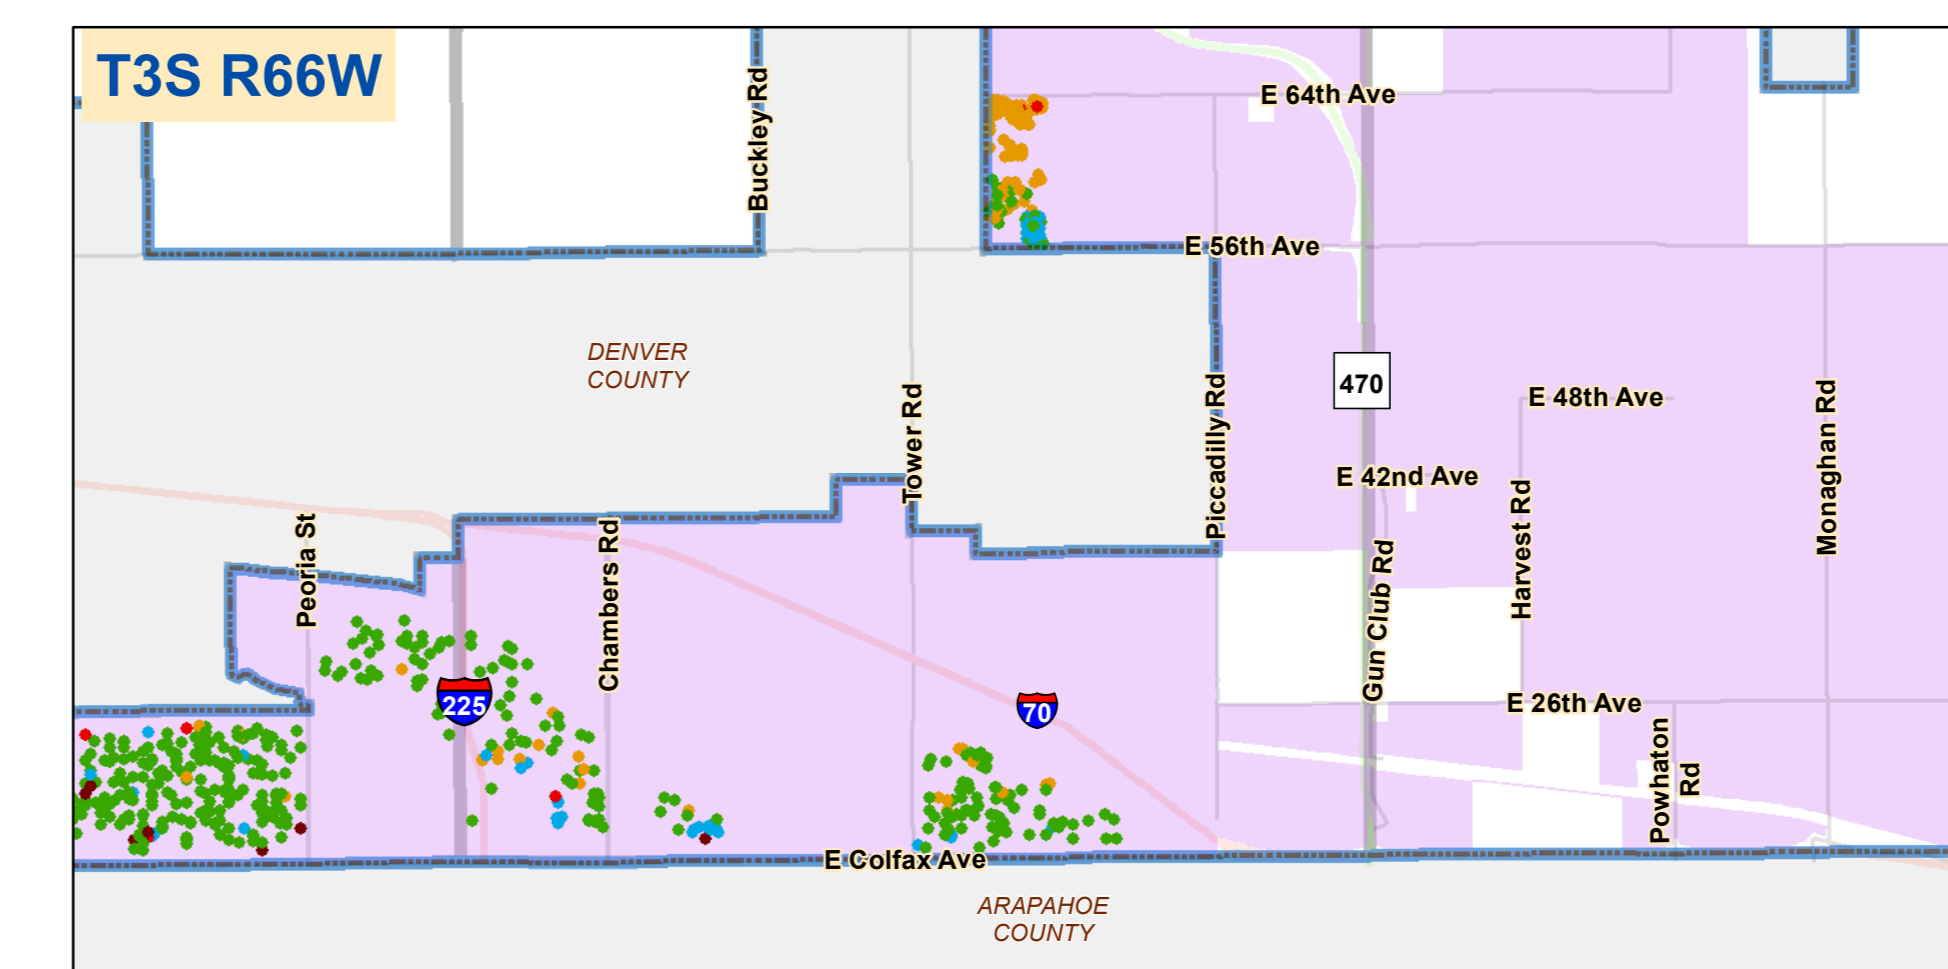

VERIFIED SALES by TOWNSHIPS

REAPPRAISAL SALES PERIOD: JANUARY 1, 2013 - JUNE 30, 2014

RE-APPRAISAL YEAR 2015

Adams County
Colorado

Legend

VERIFIED SALES SALE PRICE

- Less Than $100,000
- $100,001 To $200,000
- $200,001 To $350,000
- $350,001 To $500,000
- More Than $500,001

CITY NAME

- Anvada
- Aurora
- Bennett
- Brighton
- Commerce City
- Federal Heights
- Lochbuie
- Northglenn
- Thornton
- Westminster

Other Symbols:

- AIRPORT BND
- COUNTY BND
- TOWNSHIP
- ROCKY MOUNTAIN ARSENAL
- ADJACENT COUNTIES

ASSESSOR'S OFFICE
ADAMS COUNTY, COLORADO
4430 S. Adams County Pkwy - 2nd Floor
Brighton, CO 80601
Phone: (720) 523-6038; Fax (720) 523-6037
Voice Response System (720) 523-6380
www.adcogov.org

Disclaimer: This map is produced for cartographic representation only and may contain information that is no longer current. Adams County assumes no responsibility of any kind for use of this map.

Data Source: Adams County Assessor
Map Created: 4/28/2015 9:04:37 AM