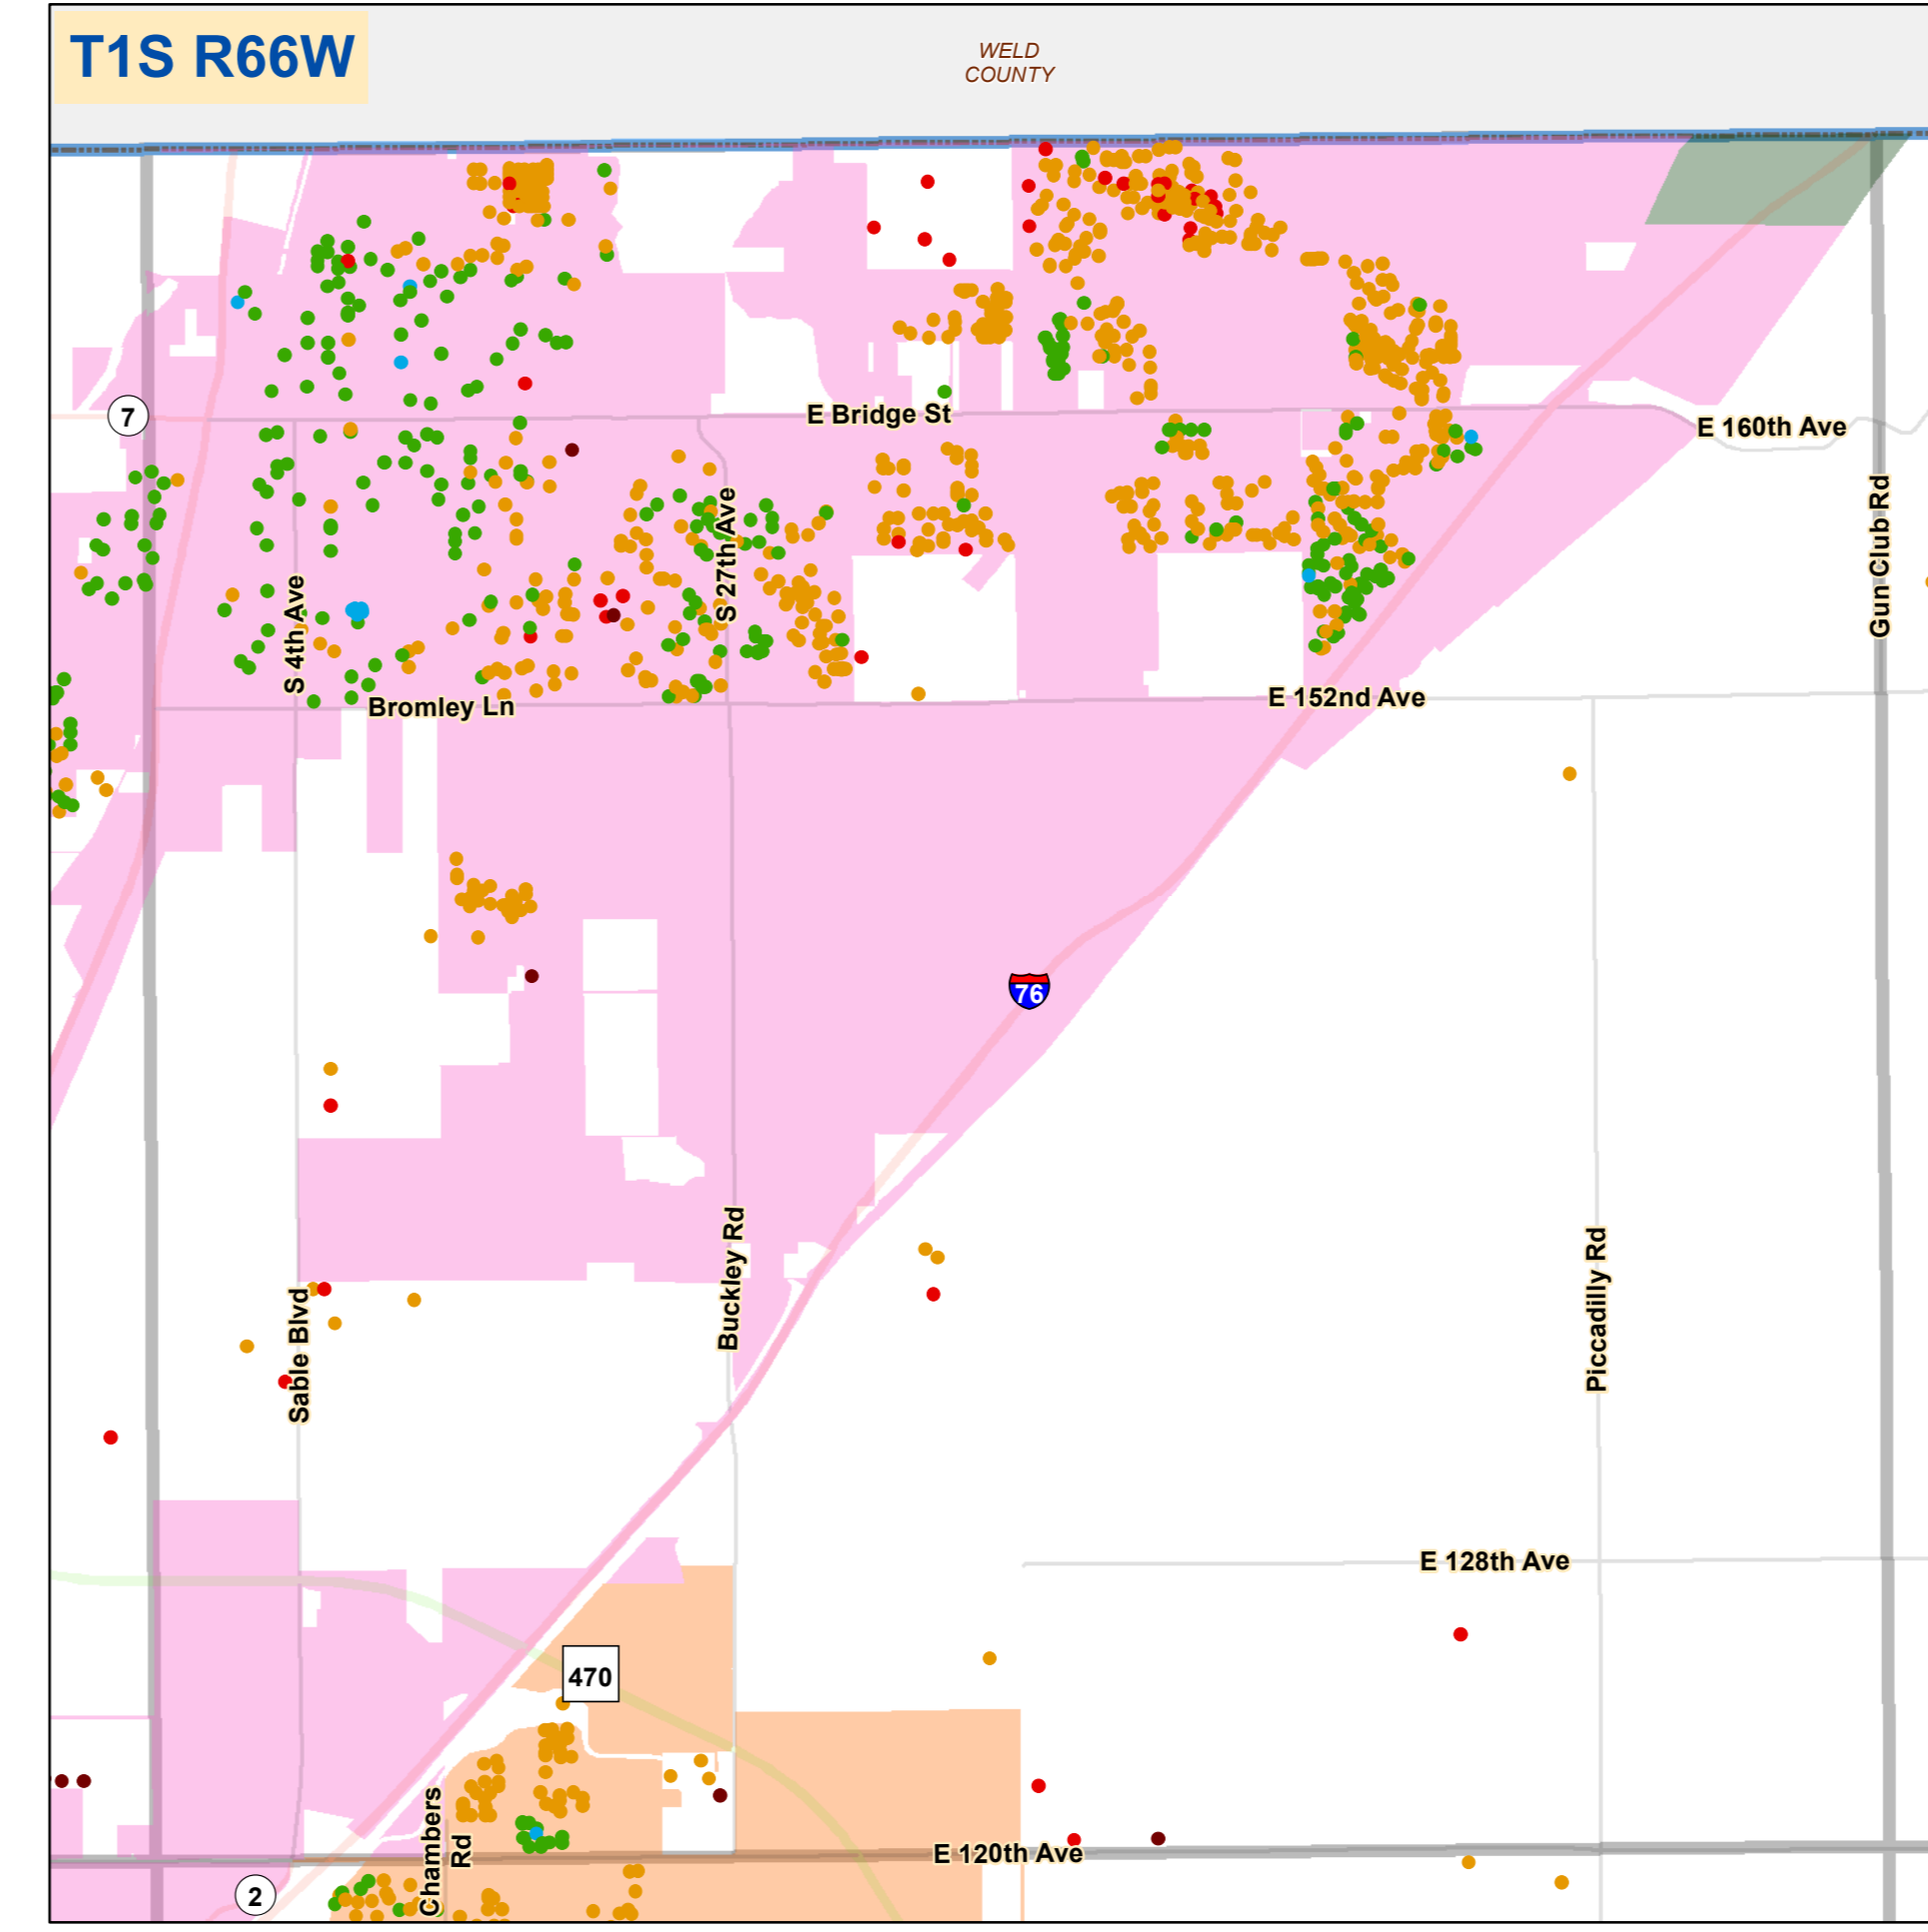

VERIFIED SALES by TOWNSHIPS

REAPPRAISAL SALES PERIOD: JANUARY 1, 2013 - JUNE 30, 2014

RE-APPRAISAL YEAR 2015

Adams County
Colorado

Legend

VERIFIED SALES SALE PRICE

- Less Than \$100,000
- \$100,001 To \$200,000
- \$200,001 To \$350,000
- \$350,001 To \$500,000
- More Than \$500,001

CITY NAME

- Anvada
- Aurora
- Bennett
- Brighton
- Commerce City
- Federal Heights
- Lochbuie
- Northglenn
- Thornton
- Westminster

Other Symbols:

- AIRPORT BND
- COUNTY BND
- TOWNSHIP
- ROCKY MOUNTAIN ARSENAL
- ADJACENT COUNTIES

Data Source: Adams County Assessor
 Map Created: 4/28/2015 9:04:37 AM