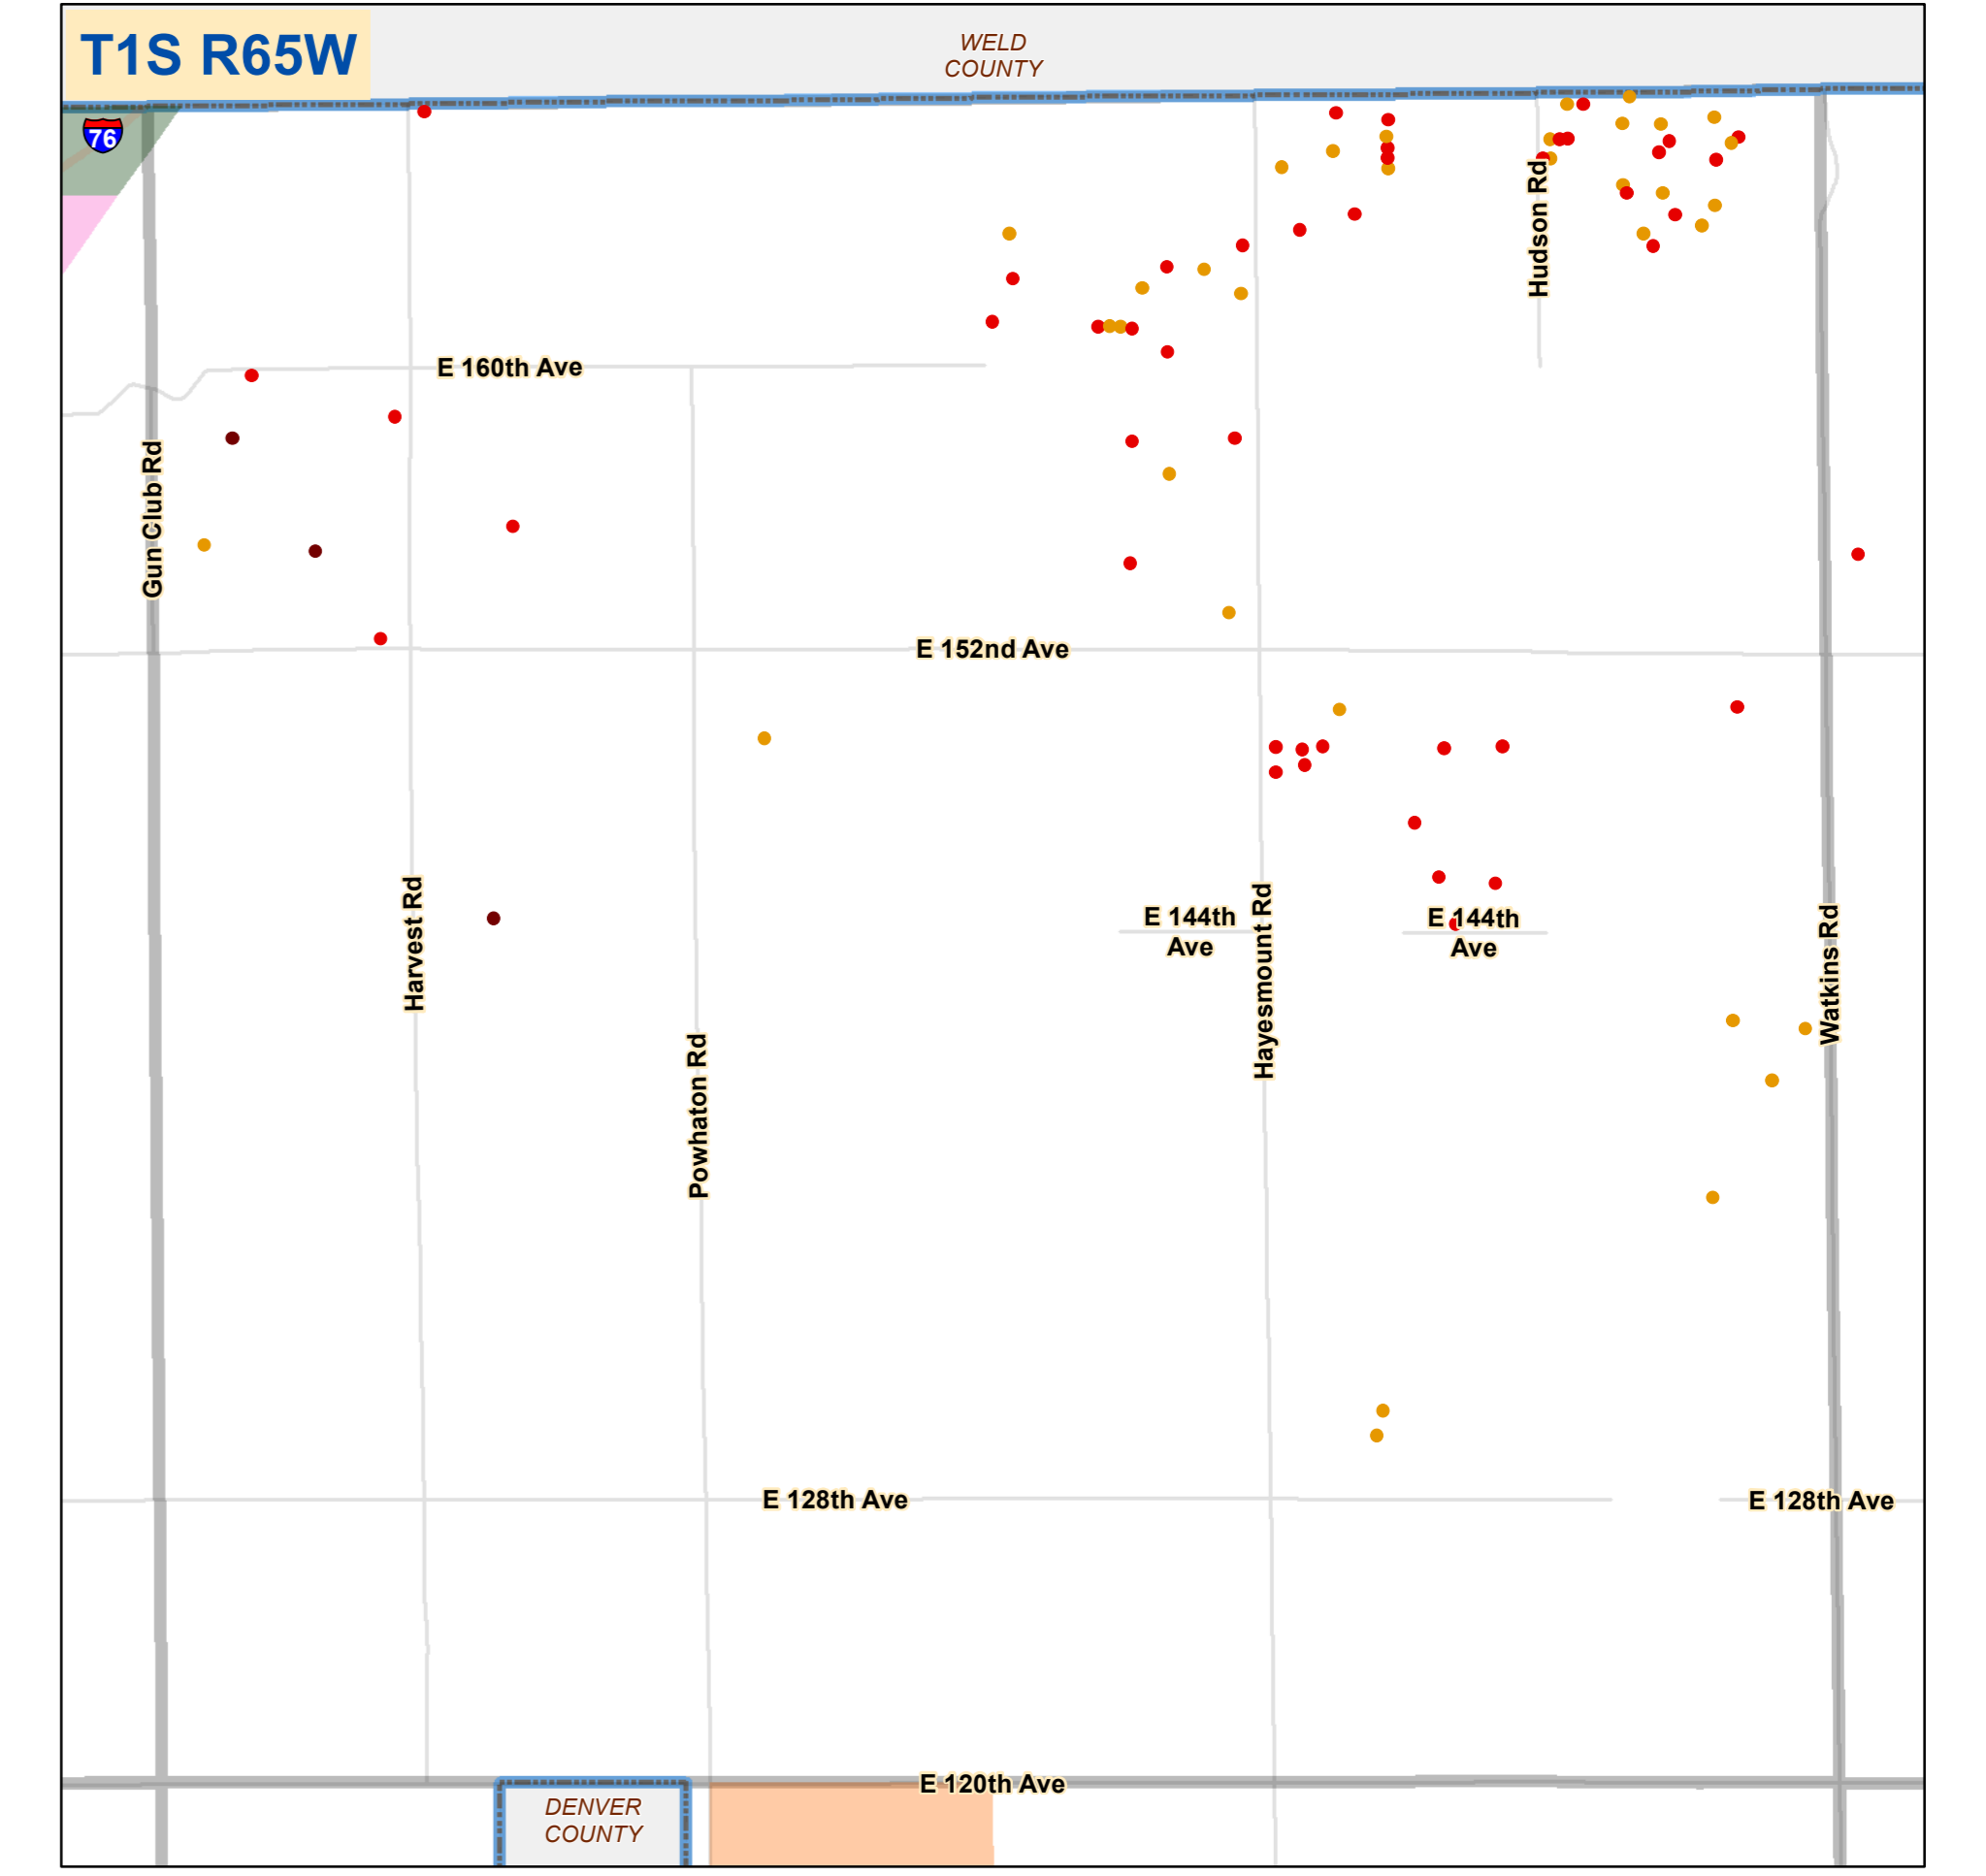

VERIFIED SALES by TOWNSHIPS

REAPPRAISAL SALES PERIOD: JANUARY 1, 2013 - JUNE 30, 2014

RE-APPRAISAL YEAR 2015

Adams County
Colorado

Legend

VERIFIED SALES SALE PRICE

- Less Than $100,000
- $100,001 To $200,000
- $200,001 To $350,000
- $350,001 To $500,000
- More Than $500,001

CITY NAME

- Anvada
- Aurora
- Bennett
- Brighton
- Commerce City
- Federal Heights
- Lochbuie
- Northglenn
- Thornton
- Westminster

Other Symbols:

- AIRPORT BND
- COUNTY BND
- TOWNSHIP
- ROCKY MOUNTAIN ARSENAL
- ADJACENT COUNTIES

ASSESSOR'S OFFICE
ADAMS COUNTY, COLORADO
4430 S. Adams County Pkwy - 2nd Floor
Brighton, CO 80601
Phone: (720) 523-6038; Fax (720) 523-6037
Voice Response System (720) 523-6380
www.adcogov.org

Disclaimer: This map is produced for cartographic representation only and may contain information that is no longer current. Adams County assumes no responsibility of any kind for use of this map.

Data Source: Adams County Assessor
Map Created: 4/28/2015 9:04:37 AM