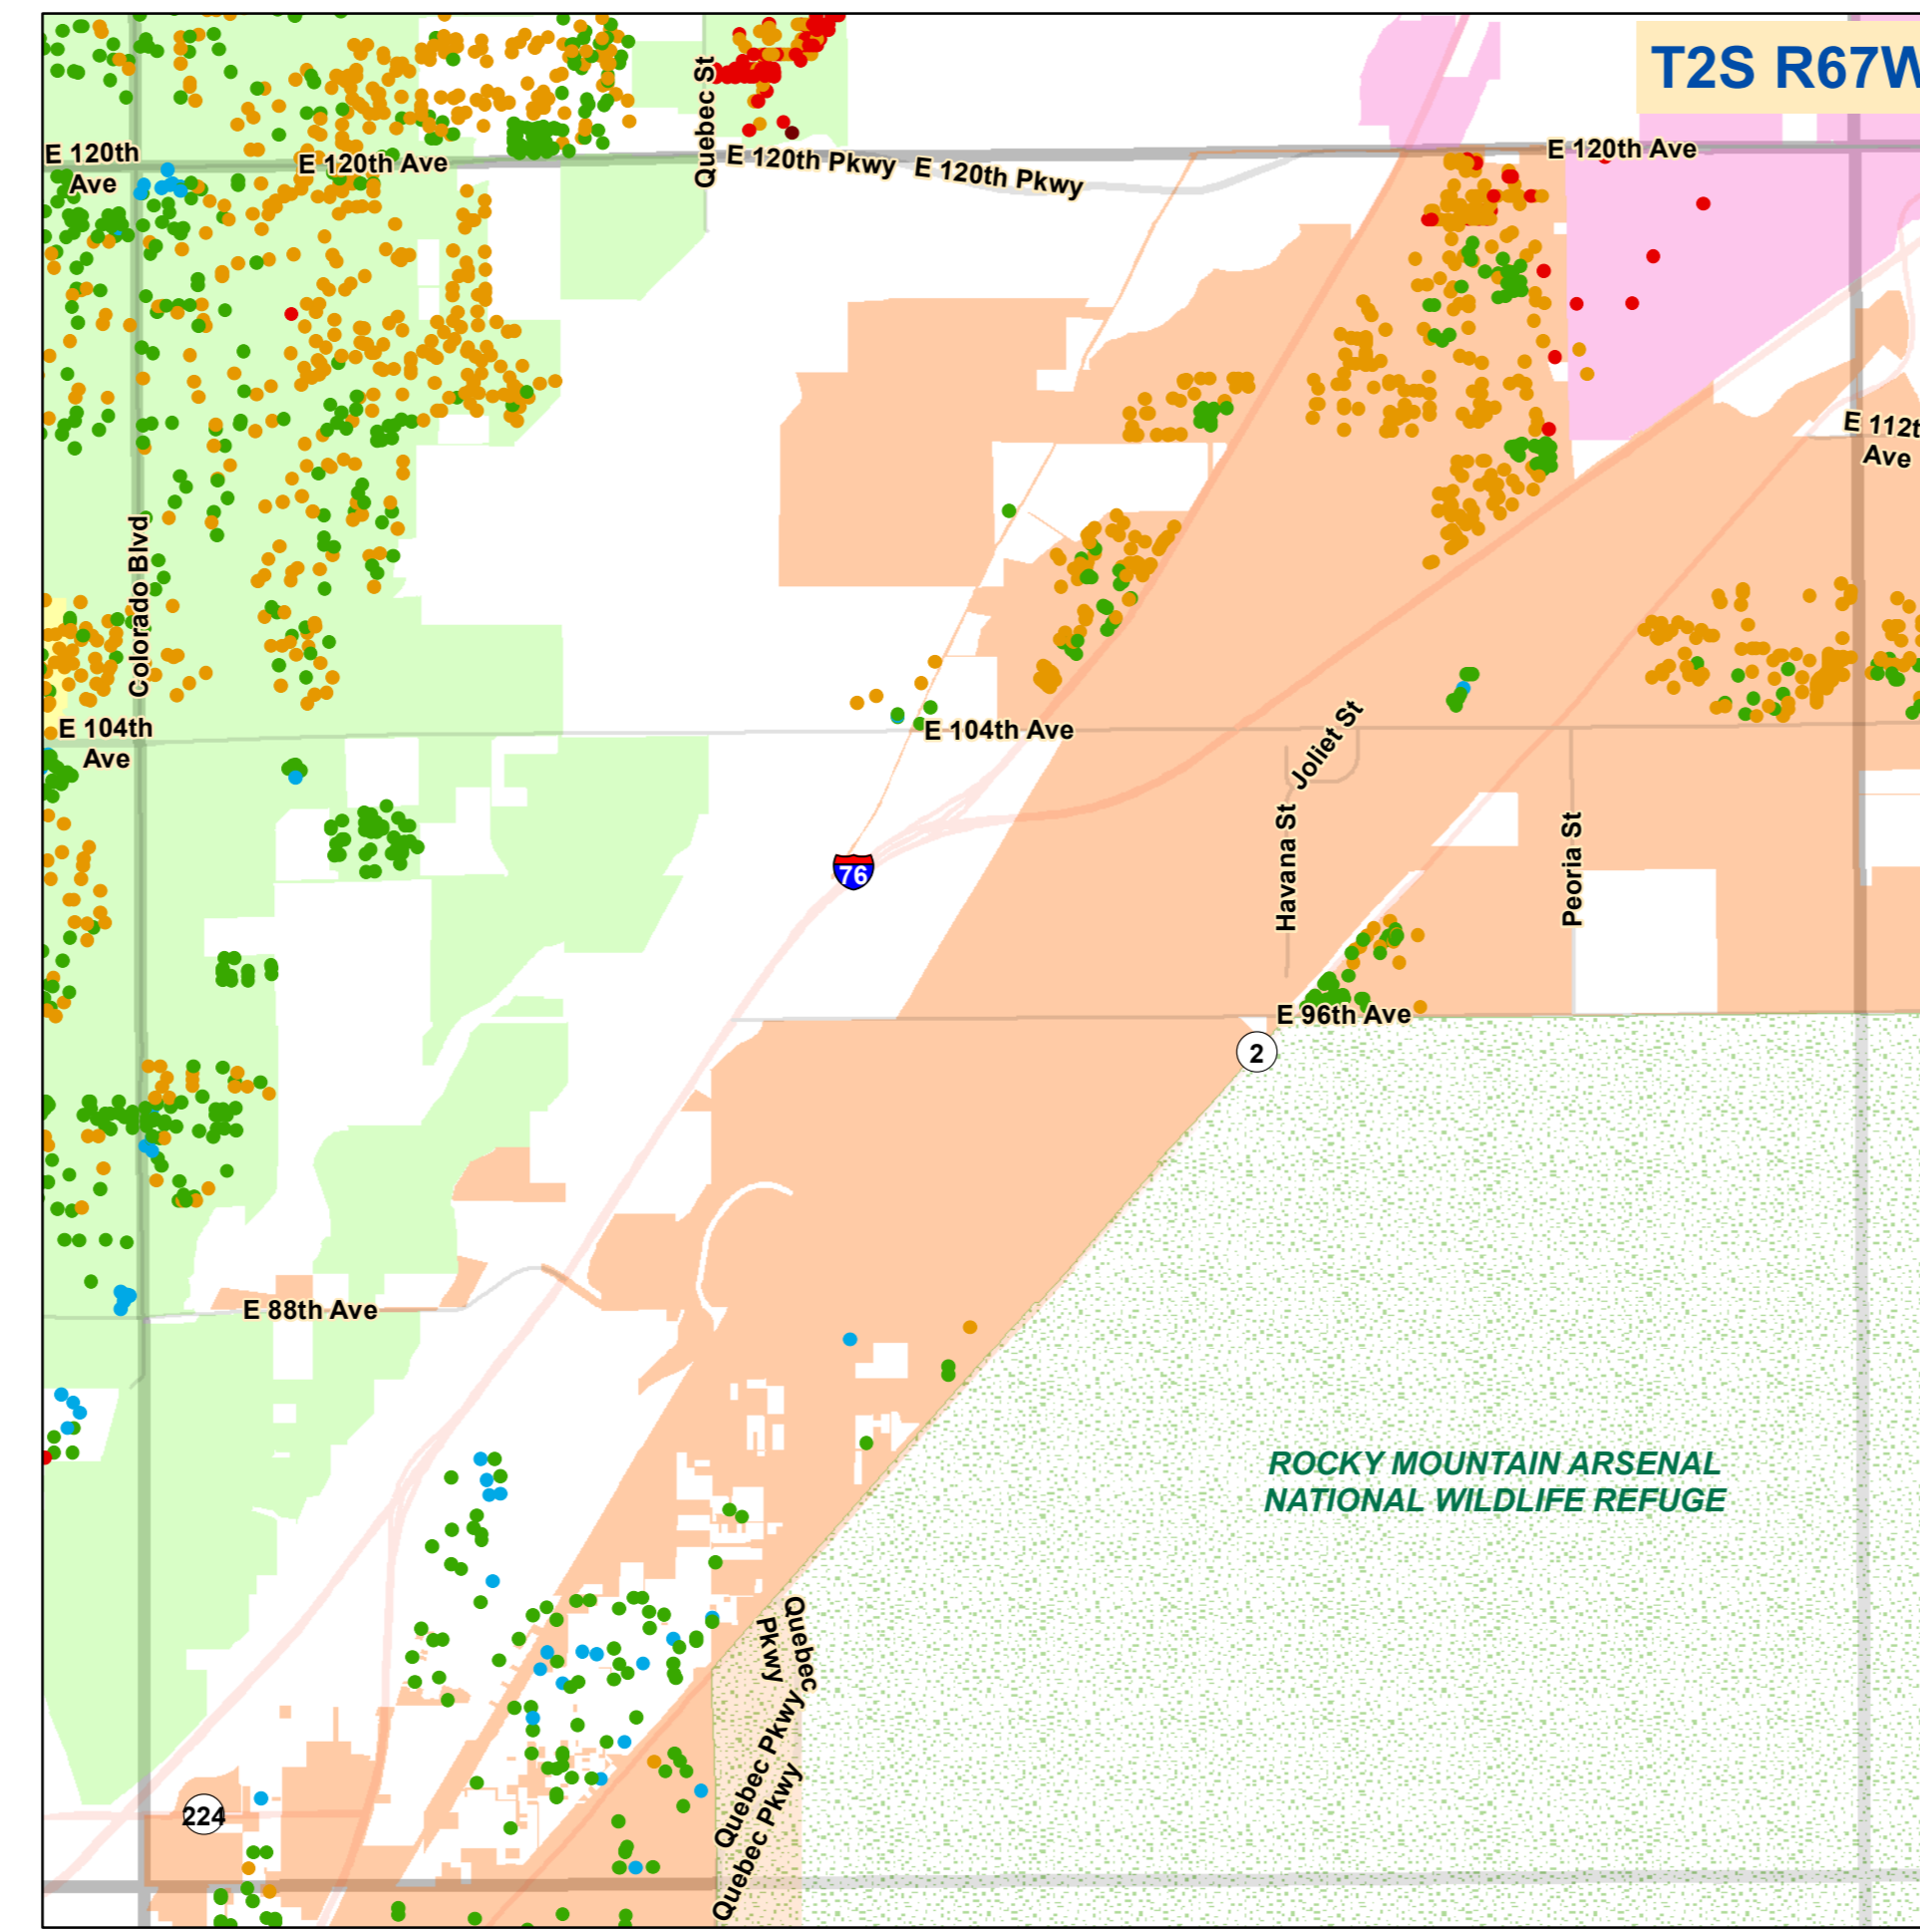

VERIFIED SALES by TOWNSHIPS

REAPPRAISAL SALES PERIOD: JANUARY 1, 2013 - JUNE 30, 2014

RE-APPRAISAL YEAR 2015

Adams County
Colorado

Legend

VERIFIED SALES SALE PRICE

- Less Than \$100,000
- \$100,001 To \$200,000
- \$200,001 To \$350,000
- \$350,001 To \$500,000
- More Than \$500,001

CITY NAME

- Anvada
- Aurora
- Bennett
- Brighton
- Commerce City
- Federal Heights
- Lochbuie
- Northglenn
- Thornton
- Westminster

Other Symbols:

- AIRPORT BND
- COUNTY BND
- TOWNSHIP
- ROCKY MOUNTAIN ARSENAL
- ADJACENT COUNTIES

Data Source: Adams County Assessor
 Map Created: 4/28/2015 9:04:37 AM