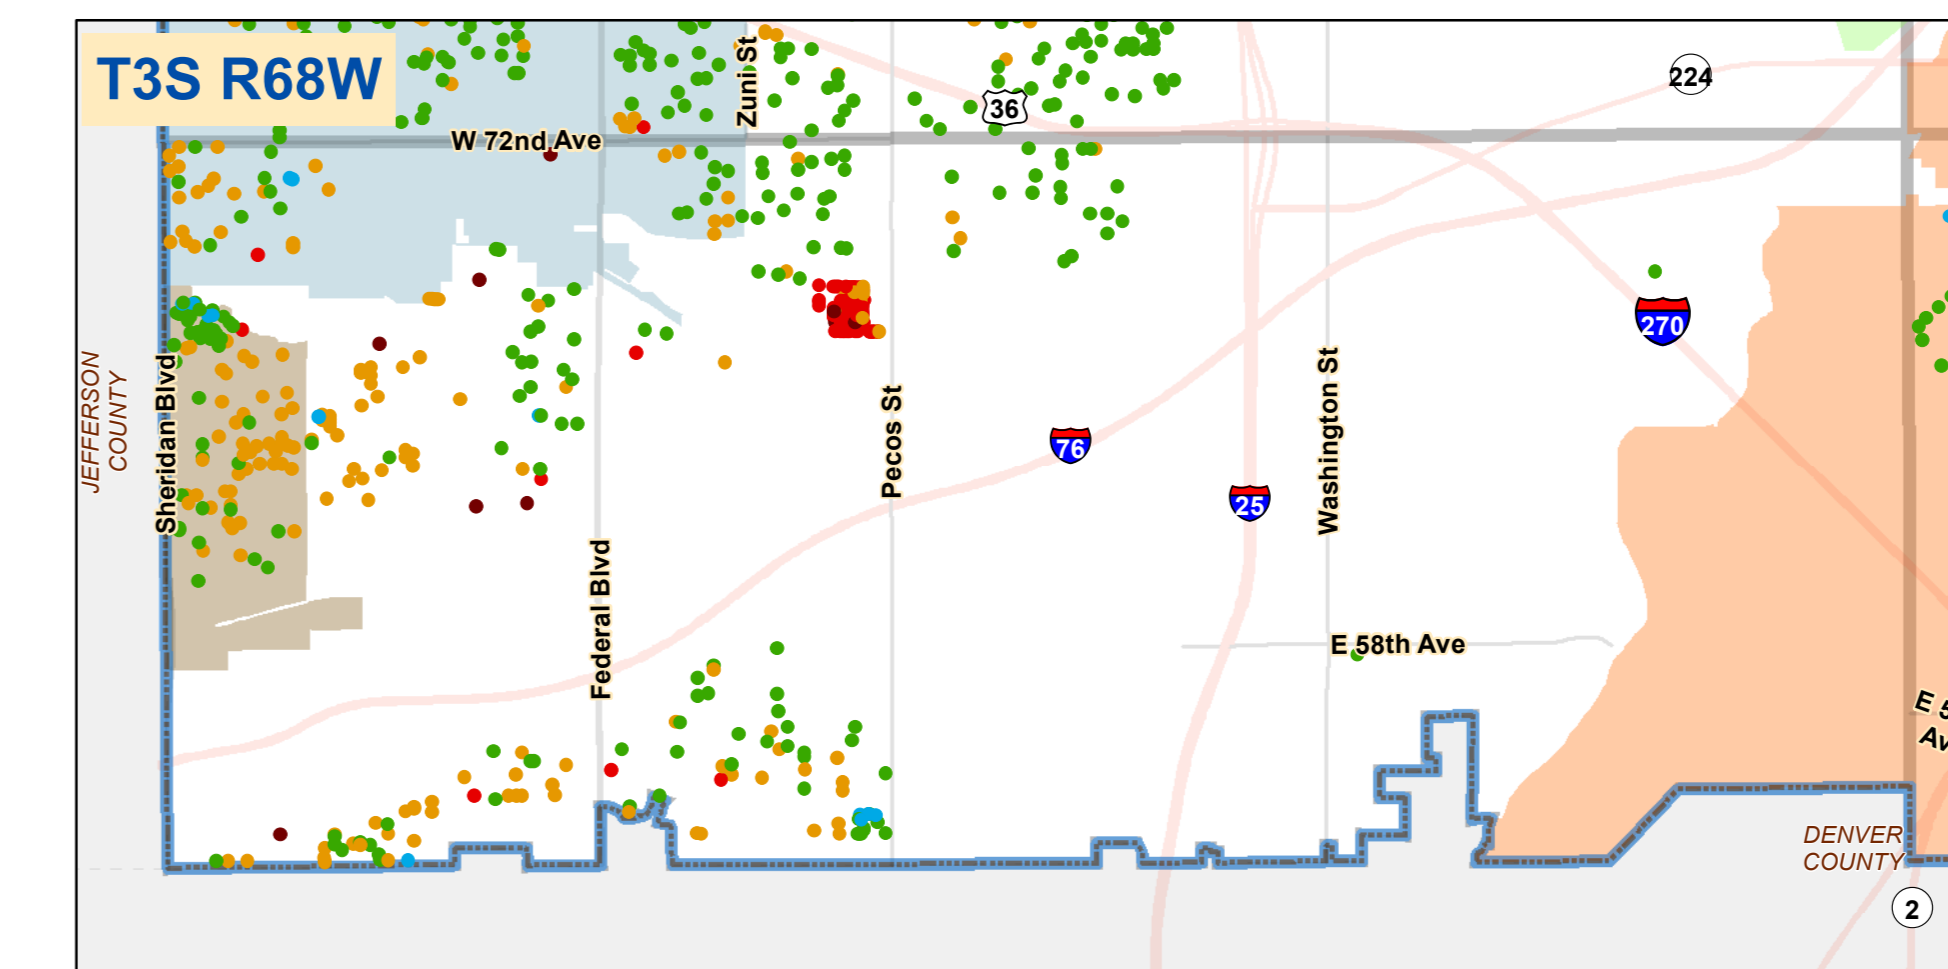

VERIFIED SALES by TOWNSHIPS

REAPPRAISAL SALES PERIOD: JANUARY 1, 2013 - JUNE 30, 2014

RE-APPRAISAL YEAR 2015

Adams County
Colorado

Legend

VERIFIED SALES SALE PRICE

- Less Than $100,000
- $100,001 To $200,000
- $200,001 To $350,000
- $350,001 To $500,000
- More Than $500,001

CITY NAME

- Anvada
- Aurora
- Bennett
- Brighton
- Commerce City
- Federal Heights
- Lochbuie
- Northglenn
- Thornton
- Westminster

Other Symbols:

- AIRPORT BND
- COUNTY BND
- TOWNSHIP
- ROCKY MOUNTAIN ARSENAL
- ADJACENT COUNTIES

ASSESSOR'S OFFICE
ADAMS COUNTY, COLORADO
4430 S. Adams County Pkwy - 2nd Floor
Brighton, CO 80601
Phone: (720) 523-6038; Fax (720) 523-6037
Voice Response System (720) 523-6380
www.adcogov.org

Disclaimer: This map is produced for cartographic representation only and may contain information that is no longer current. Adams County assumes no responsibility of any kind for use of this map.

Data Source: Adams County Assessor
Map Created: 4/28/2015 9:04:37 AM