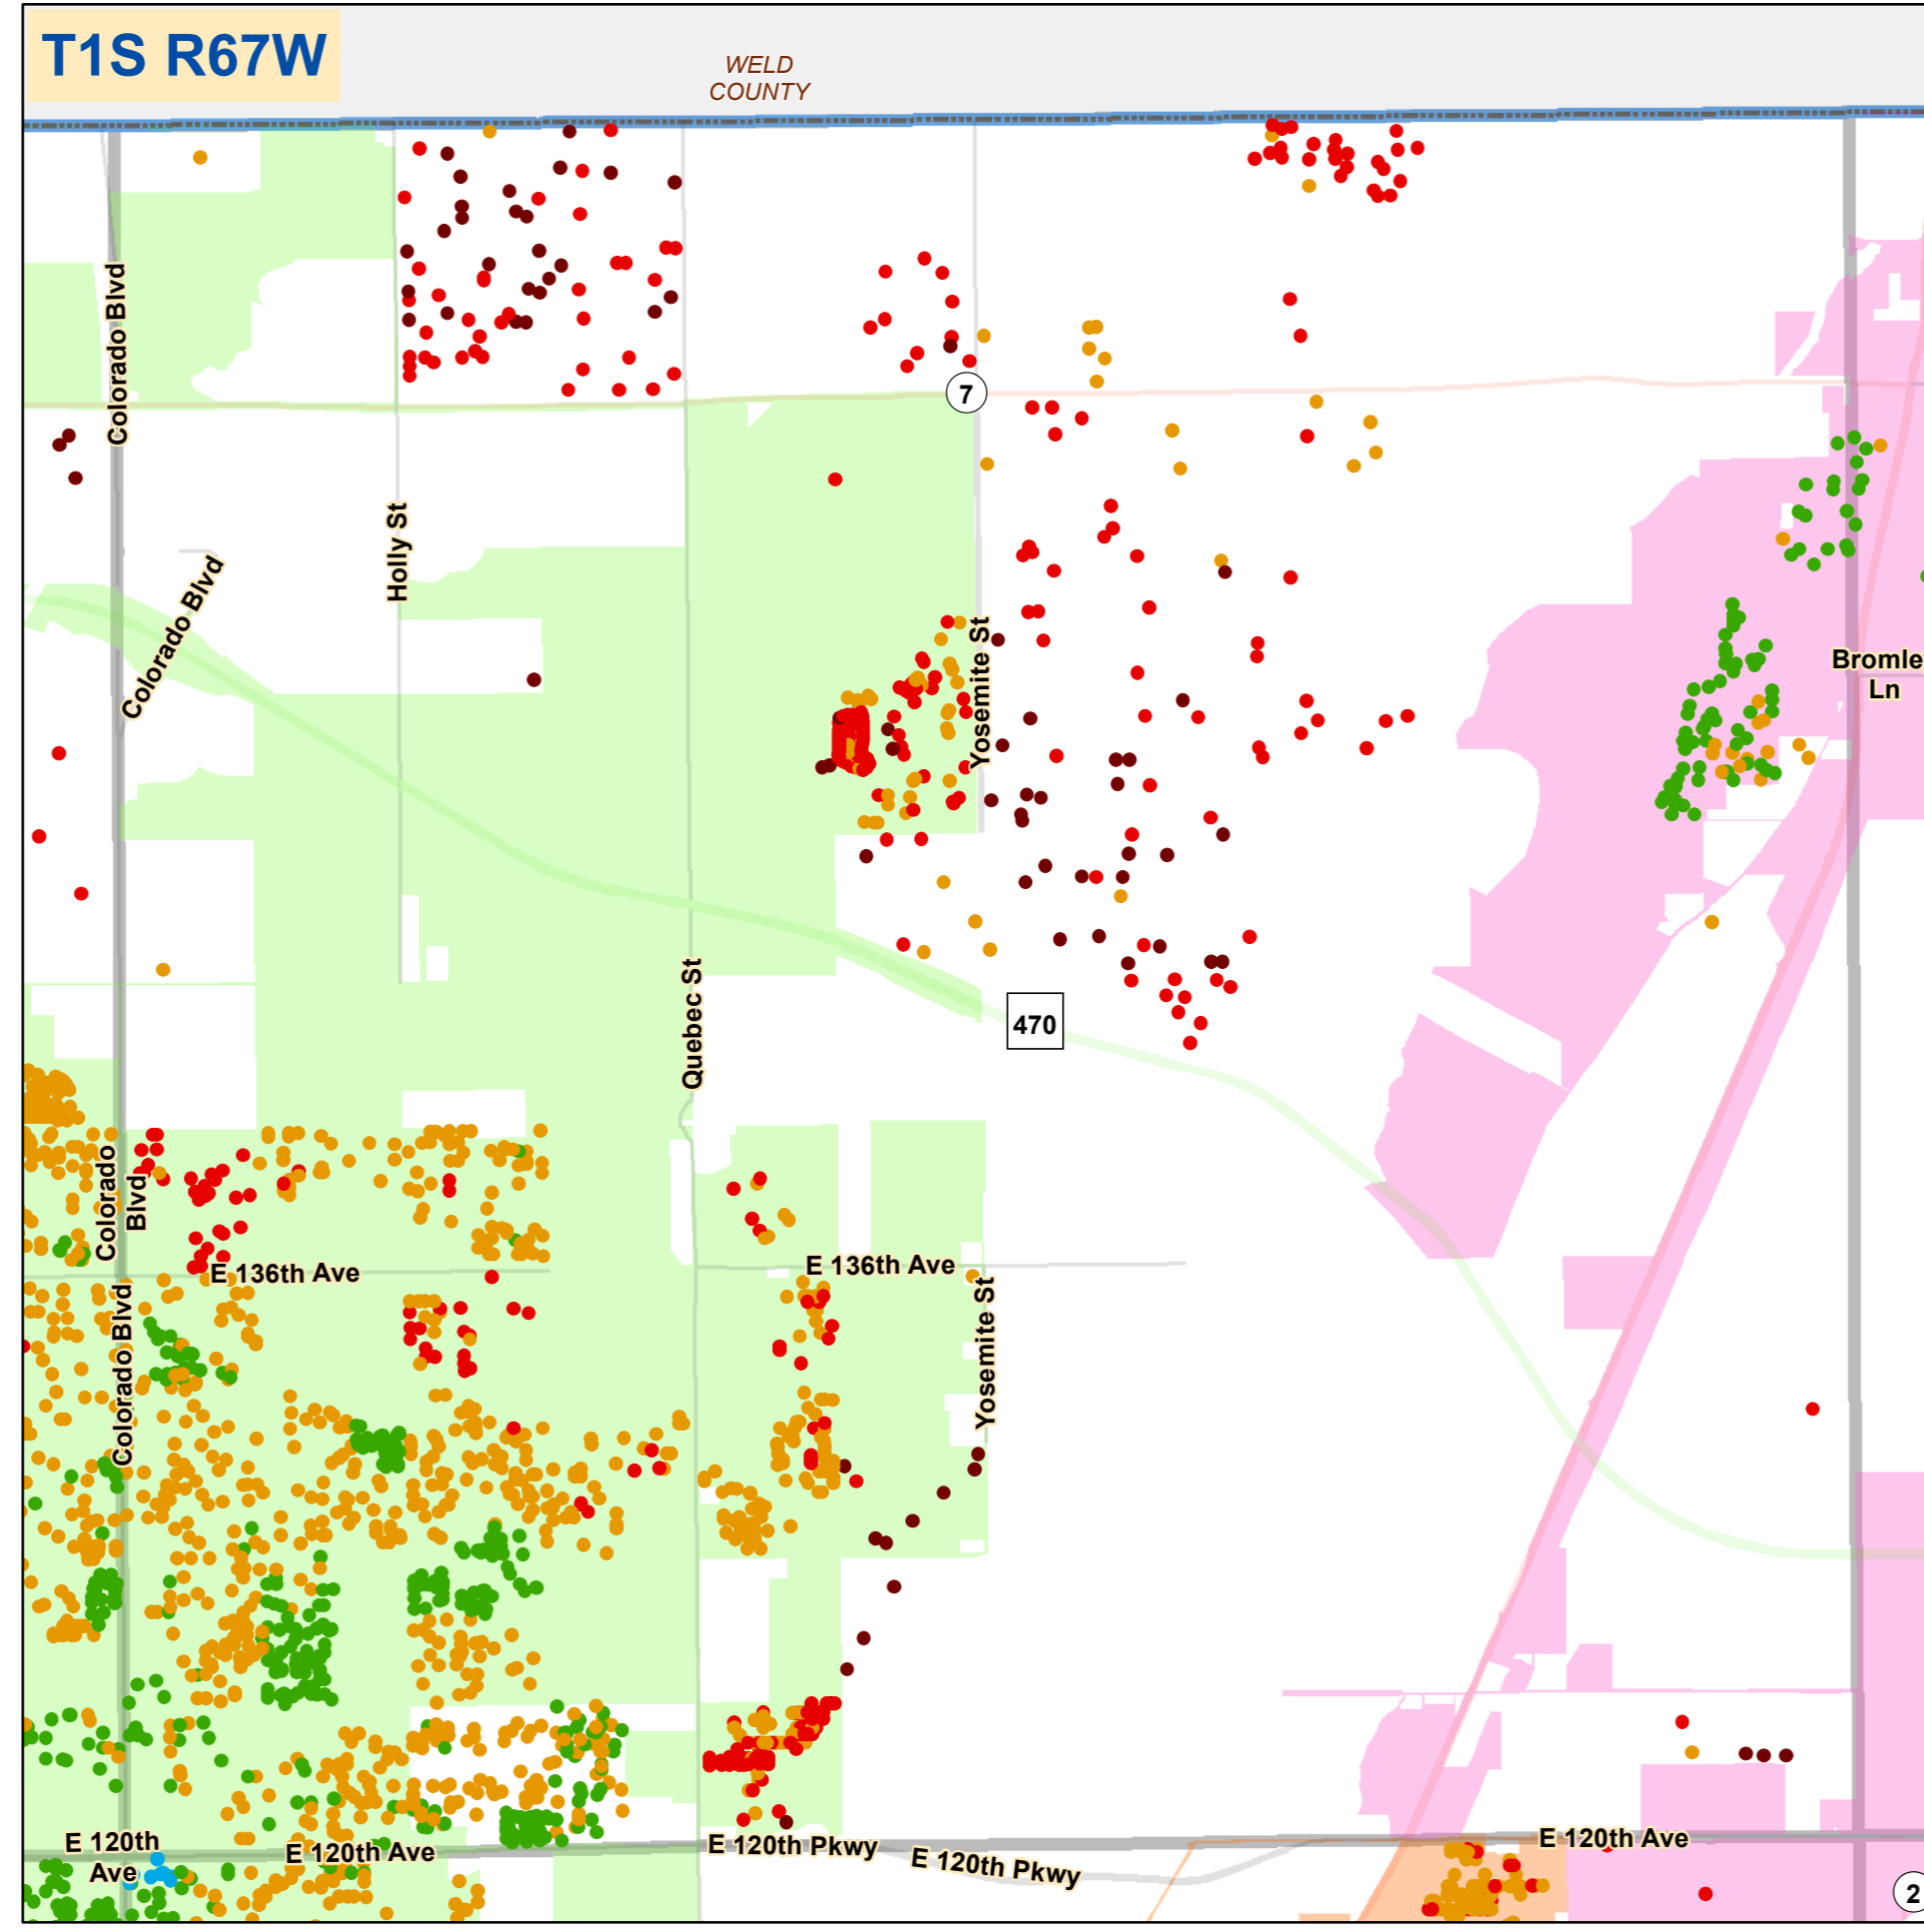

VERIFIED SALES by TOWNSHIPS

REAPPRAISAL SALES PERIOD: JANUARY 1, 2013 - JUNE 30, 2014

RE-APPRAISAL YEAR 2015

Adams County
Colorado

Legend

VERIFIED SALES SALE PRICE

- Less Than \$100,000
- \$100,001 To \$200,000
- \$200,001 To \$350,000
- \$350,001 To \$500,000
- More Than \$500,001

CITY NAME

- Anvada
- Aurora
- Bennett
- Brighton
- Commerce City
- Federal Heights
- Lochbuie
- Northglenn
- Thornton
- Westminster

Other Symbols:

- AIRPORT BND
- COUNTY BND
- TOWNSHIP
- ROCKY MOUNTAIN ARSENAL
- ADJACENT COUNTIES

Data Source: Adams County Assessor
 Map Created: 4/28/2015 9:04:37 AM