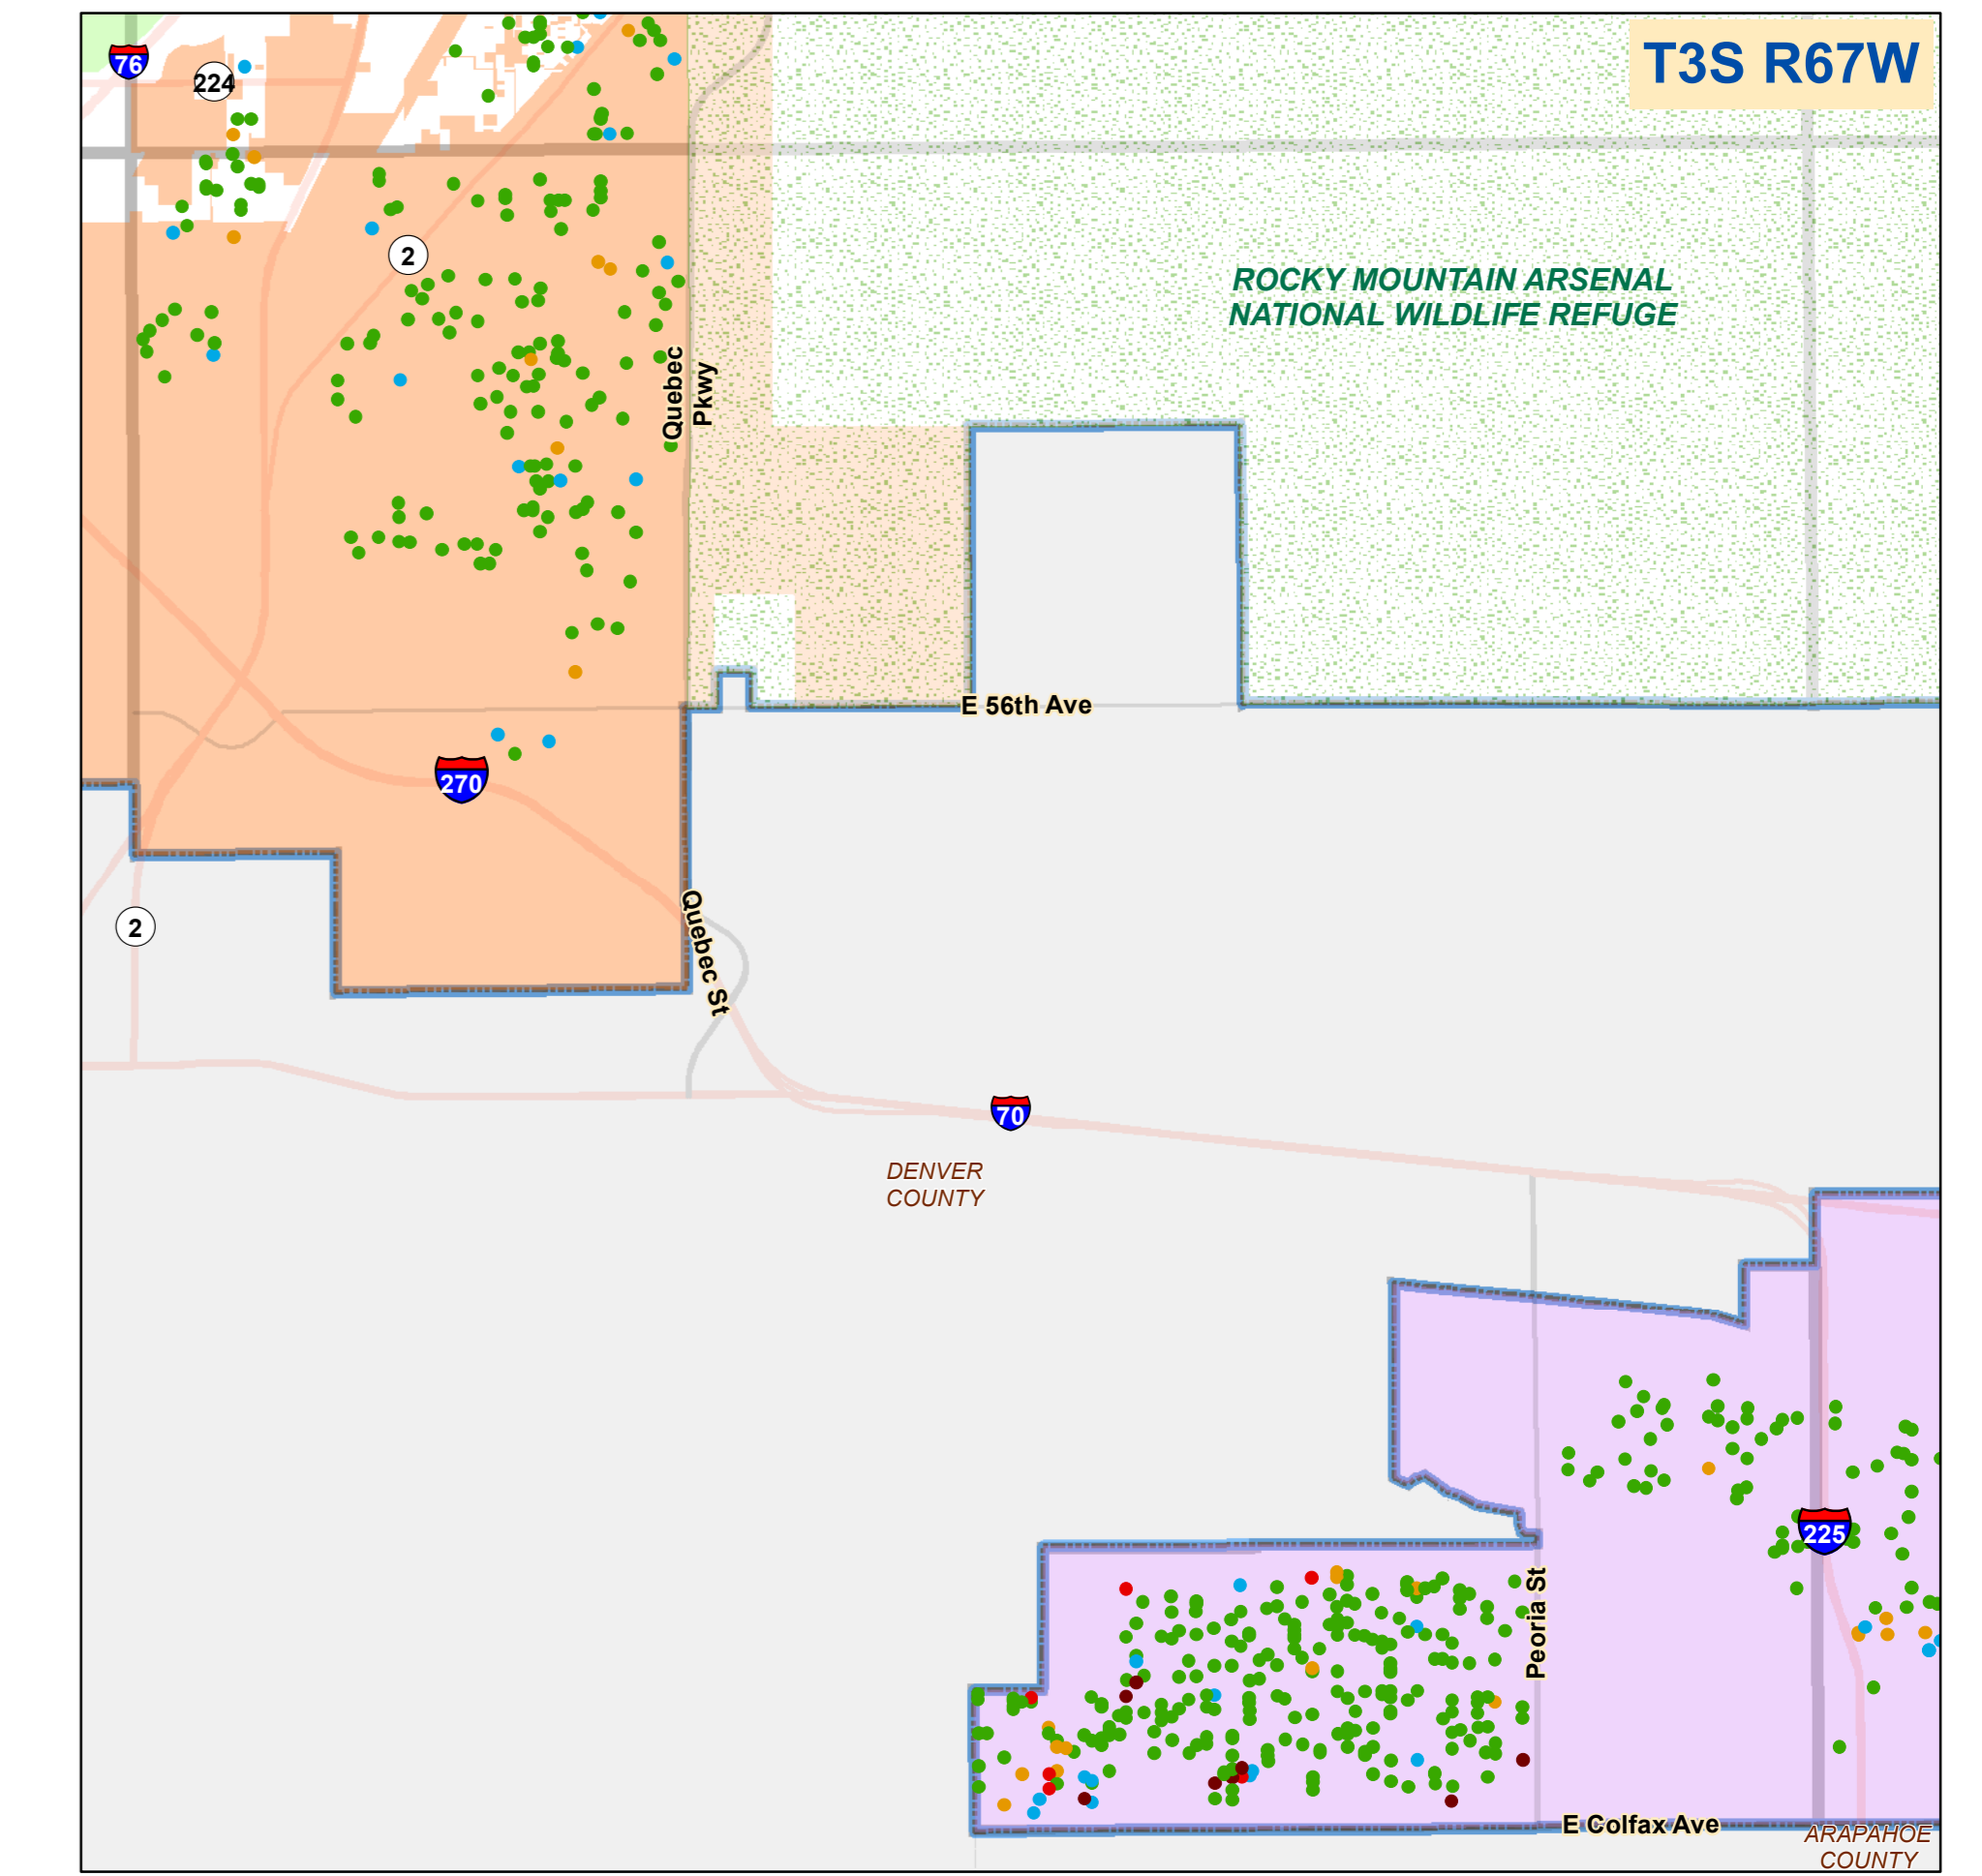

VERIFIED SALES by TOWNSHIPS

REAPPRAISAL SALES PERIOD: JANUARY 1, 2013 - JUNE 30, 2014

RE-APPRAISAL YEAR 2015

Adams County
Colorado

Legend

VERIFIED SALES SALE PRICE

- Less Than $100,000
- $100,001 To $200,000
- $200,001 To $350,000
- $350,001 To $500,000
- More Than $500,001

CITY NAME

- Anvada
- Aurora
- Bennett
- Brighton
- Commerce City
- Federal Heights
- Lochbuie
- Northglenn
- Thornton
- Westminster

Other Symbols:

- AIRPORT BND
- COUNTY BND
- TOWNSHIP
- ROCKY MOUNTAIN ARSENAL
- ADJACENT COUNTIES

ASSESSOR'S OFFICE
ADAMS COUNTY, COLORADO
4430 S. Adams County Pkwy - 2nd Floor
Brighton, CO 80601
Phone: (720) 523-6038; Fax (720) 523-6037
Voice Response System (720) 523-6380
www.adcogov.org

Disclaimer: This map is produced for cartographic representation only and may contain information that is no longer current. Adams County assumes no responsibility of any kind for use of this map.

Data Source: Adams County Assessor
Map Created: 4/28/2015 9:04:37 AM