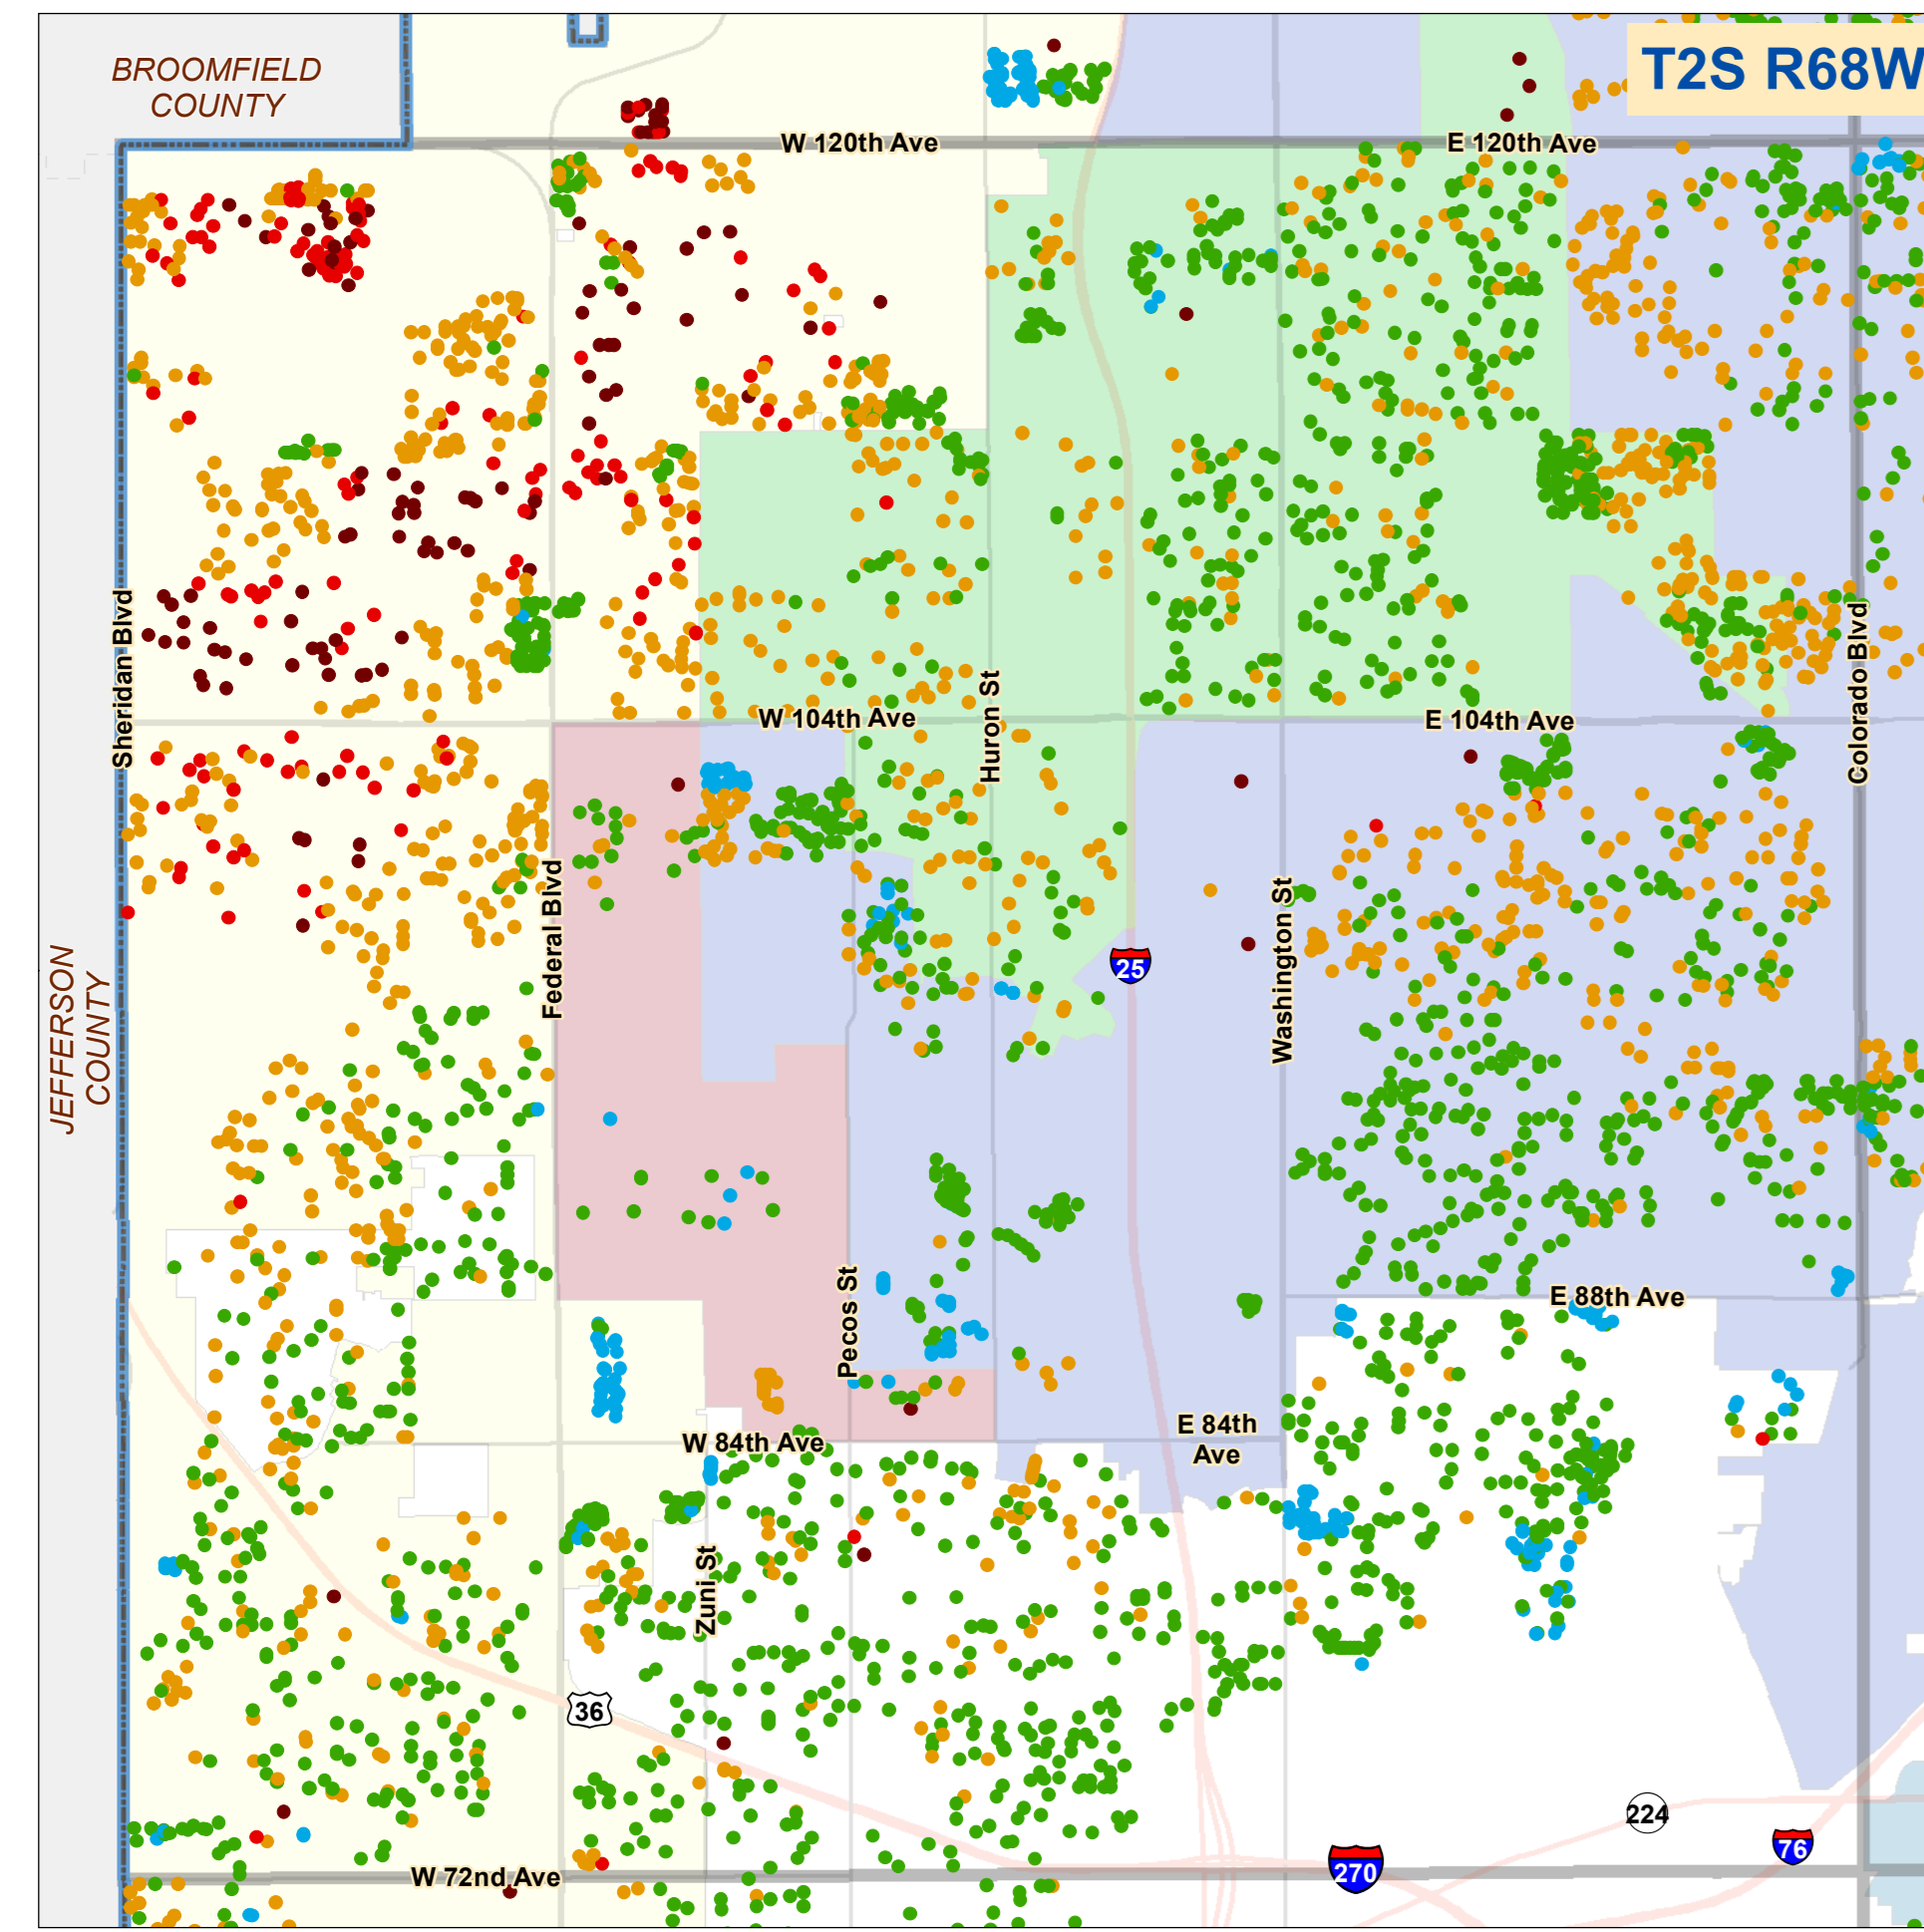

VERIFIED SALES by TOWNSHIPS

REAPPRAISAL SALES PERIOD: JANUARY 1, 2013 - JUNE 30, 2014

RE-APPRAISAL YEAR 2015

Adams County
Colorado

Legend

VERIFIED SALES SALE PRICE

- Less Than \$100,000
- \$100,001 To \$200,000
- \$200,001 To \$350,000
- \$350,001 To \$500,000
- More Than \$500,001

CITY NAME

- Anvada
- Aurora
- Bennett
- Brighton
- Commerce City
- Federal Heights
- Lochbuie
- Northglenn
- Thornton
- Westminster

Other Symbols:

- AIRPORT BND
- COUNTY BND
- TOWNSHIP
- ROCKY MOUNTAIN ARSENAL
- ADJACENT COUNTIES

Data Source: Adams County Assessor
 Map Created: 4/28/2015 9:04:37 AM